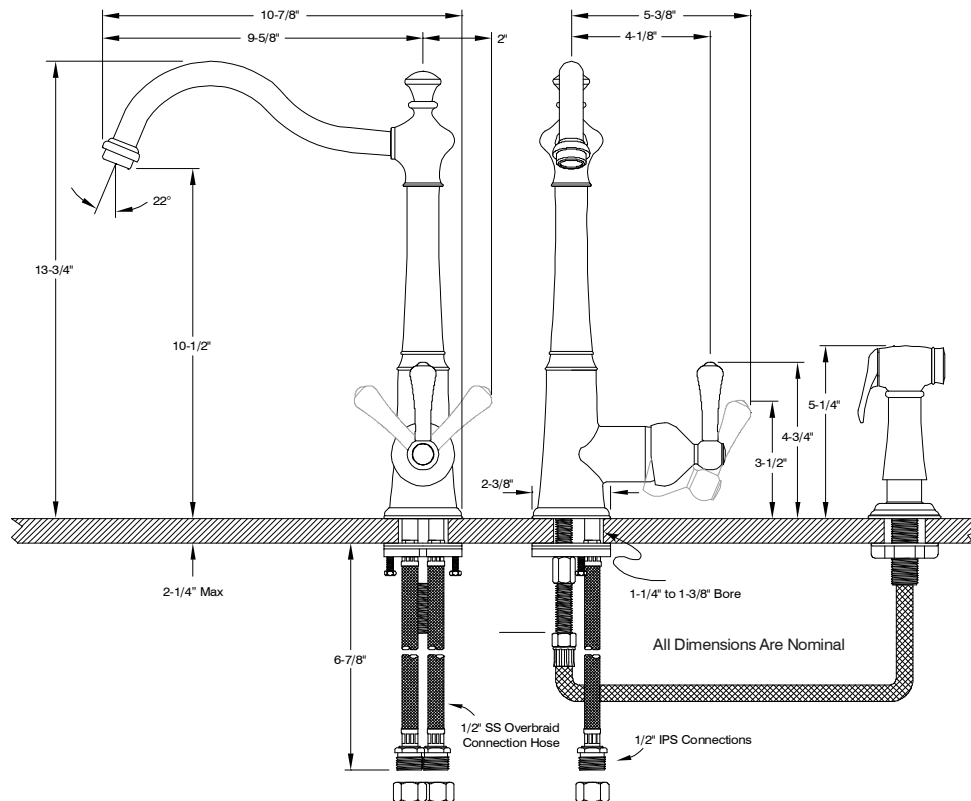

## Model 120026

Single Lever Handle Kitchen Faucet  
Oil Rubbed Bronze Finish  
Single Hole Mount With Spray  
1/2" IPS Connection

For additional information contact Premier Faucet at 866-745-4010 or visit our website at [www.premierfaucet.com](http://www.premierfaucet.com)