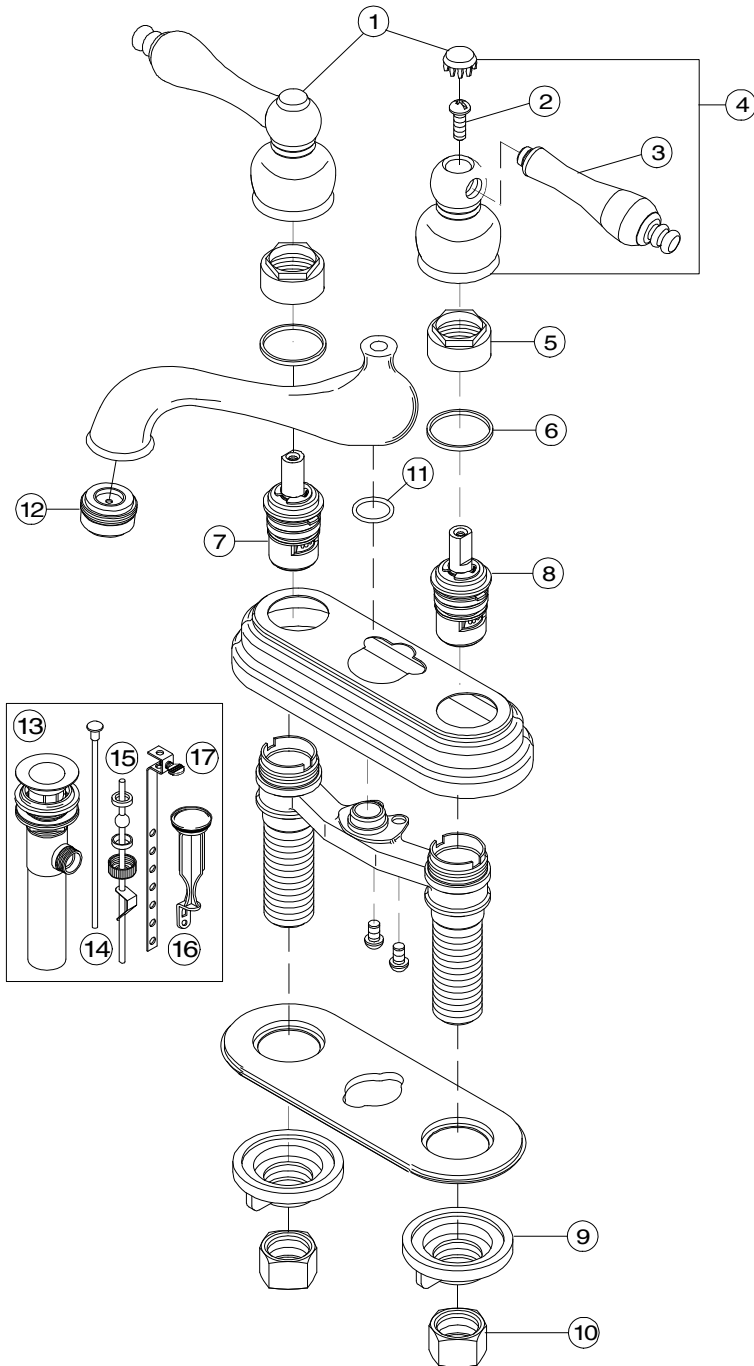

Model 120031

Twin Lever Handle Lavatory Faucet
Oil Rubbed Bronze Finish
With Brass Pop-Up
1/2" IPS Connection

Wellington™

Model 120031

Refer to Premier Faucet Parts List Sheet for part numbers and ordering information.

For additional information contact Premier Faucet at 866-745-4010 or visit our website at www.premierfaucet.com

**Model 120031**

Twin Lever Handle Lavatory Faucet
 Oil Rubbed Bronze Finish
 With Brass Pop-Up
 1/2" IPS Connection

Wellington™

Refer to Premier Faucet Parts Schematic Sheet for parts diagram.

INDEX	DESCRIPTION	MATERIAL	QTY	PART NO
1	SCREW COVER H & C SET	BRASS	2	994247
2	HANDLE SCREW	BRASS	2	994146
3	PORCELAIN INSERT	PORCELAIN	2	994224
4	METAL HANDLE ASSY	BRASS	2	994213
5	BONNET NUT	ZINC	2	994316
6	CAP GASKET	POM	2	994515
7	CARTRIDGE - HOT	CERAMIC	1	133508
8	CARTRIDGE - COLD	CERAMIC	1	133509
9	LOCK NUT	PLASTIC	2	133836
10	COUPLING NUT	BRASS	2	133838
11	O-RING	RUBBER	1	994534
12	AERATOR	BRASS	1	994103
13	POP-UP ASSEMBLY	BRASS	1	124012
14	LIFT ROD	METAL	1	994605
15	BALL ROD ASSY	METAL/PLASTIC	1	133833
16	STOPPER	PLASTIC	1	994613
17	LIFT STRAP	METAL	1	133833

Model 120031