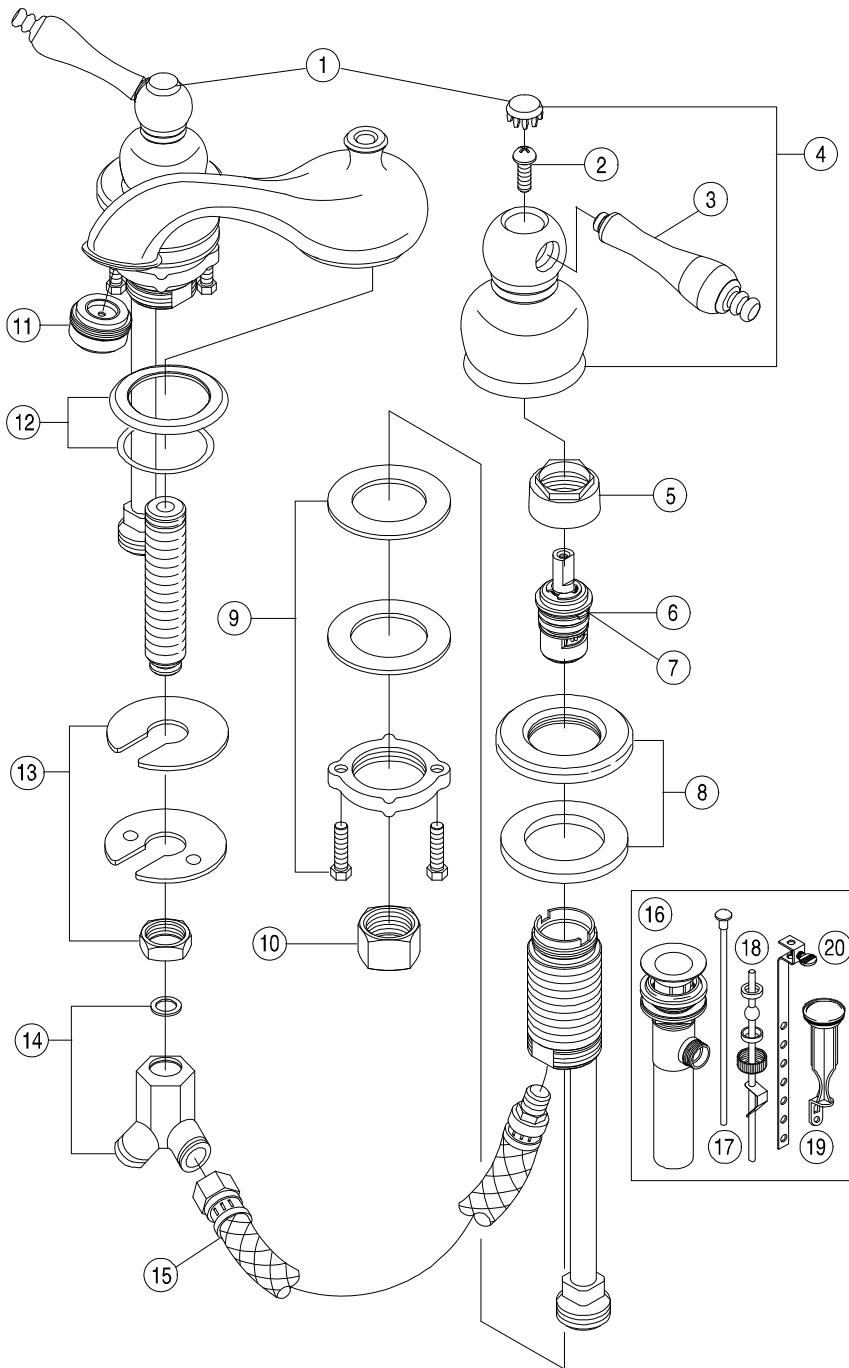

Model 120032

Twin Lever Handle Widespread Lavatory Faucet
Oil Rubbed Bronze Finish
With Brass Pop-Up
1/2" IPS Connection

Wellington™

Model 120032

Refer to Premier Faucet Parts List Sheet for part numbers and ordering information.

For additional information contact Premier Faucet at 866-745-4010 or visit our website at www.premierfaucet.com

**Model 120032**

Twin Lever Handle Widespread Lavatory Faucet
 Oil Rubbed Bronze Finish
 With Brass Pop-Up
 1/2" IPS Connection

Wellington™

Refer to Premier Faucet Parts Schematic Sheet for parts diagram.

INDEX	DESCRIPTION	MATERIAL	QTY	PART NO
1	SCREW COVER H & C SET	BRASS	2	994247
2	HANDLE SCREW	BRASS	2	994146
3	PORCELAIN INSERT	PORCELAIN	2	994224
4	METAL HANDLE ASSY	BRASS	2	994213
5	BONNET NUT	ZINC	2	994316
6	CARTRIDGE - HOT	CERAMIC	1	133508
7	CARTRIDGE - COLD	CERAMIC	1	133509
8	ESCUTCHEON ASSY	BRASS	2	994429
9	INSTALLATION KIT	BRASS	2	994263
10	COUPLING NUT	BRASS	2	133838
11	AERATOR	BRASS	1	994103
12	SPOUT TRIM KIT	BRASS	1	994457
13	INSTALLATION KIT	BRASS	1	994267
14	Y CONNECTOR KIT	BRASS	1	994598
15	HOSE	REINFORCED PVC	2	994560
16	POP-UP ASSEMBLY	BRASS	1	124012
17	LIFT ROD	METAL	1	994605
18	BALL ROD ASSY	METAL/PLASTIC	1	133833
19	STOPPER	PLASTIC	1	994613
20	LIFT STRAP	METAL	1	133833

Model 120032