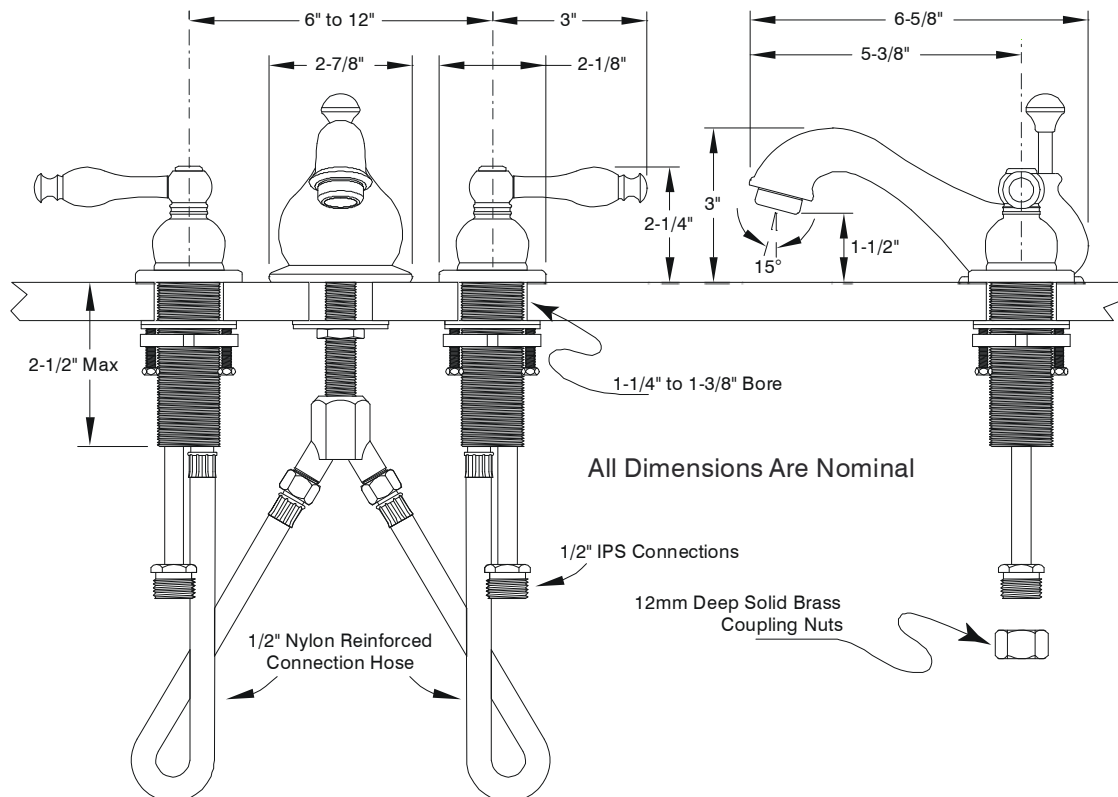

Description

- Twin lever handle teapot style widespread lavatory faucet
- Trouble-free brass frame ceramic cartridge
- Suitable for 6" to 12" on-center 3 hole installations
- Oil rubbed bronze finish
- All brass construction
- Standard 1/2" IPS connections
- Includes optional white porcelain handle inserts
- Includes all brass pop-up with color matched trim

- Limited Lifetime Warranty
Refer to Premier Faucet warranty program for further details and restrictions.

Wellington™

Model 120032

Twin Lever Handle Widespread
Lavatory Faucet
Oil Rubbed Bronze Finish
With Brass Pop-Up
1/2" IPS Connection