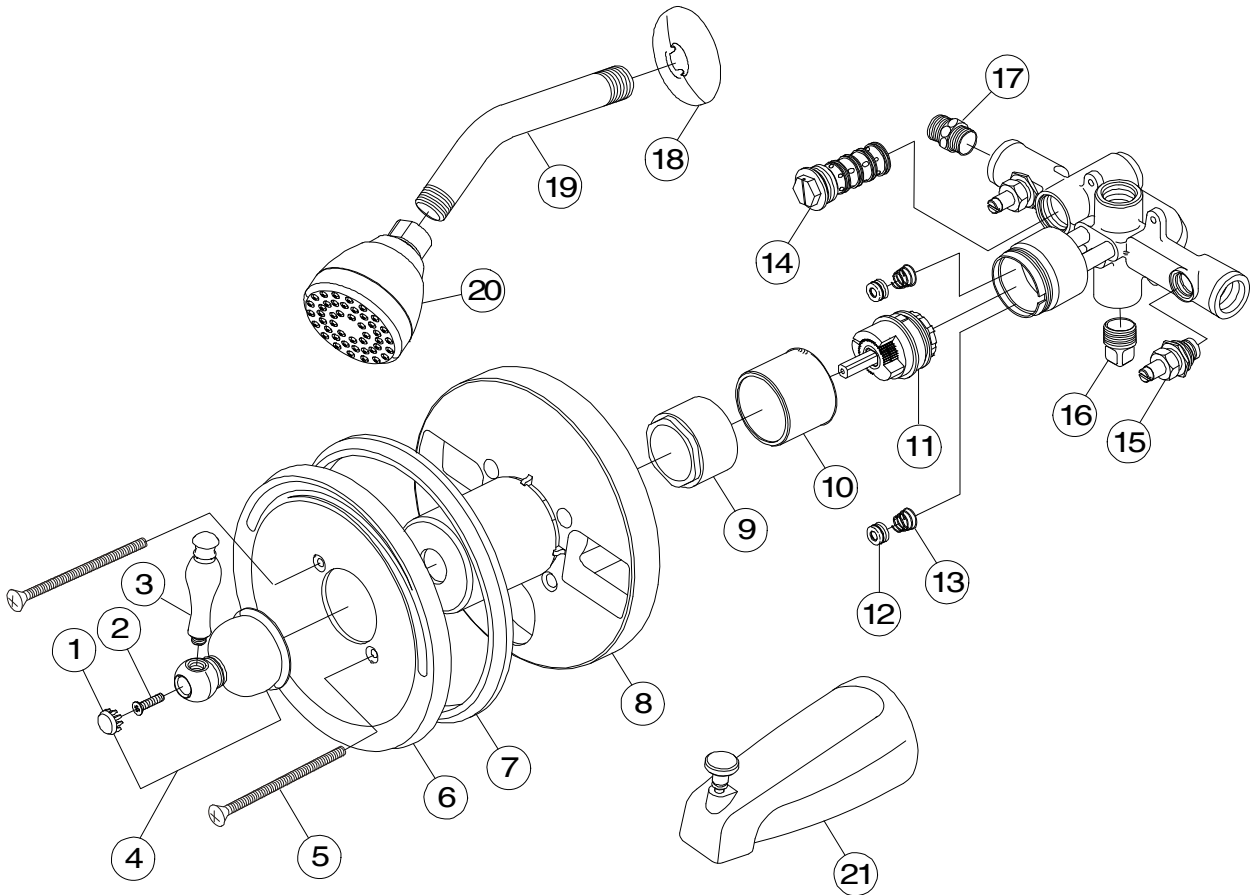

Model 120033

Single Lever Handle Tub & Shower Set
Pressure Balancing
Oil Rubbed Bronze Finish
1/2" IPS Connection

Wellington™

Model 120033

Refer to Premier Faucet Parts List Sheet for part numbers and ordering information.

**Model 120033**

Single Lever Handle Tub & Shower Set
 Pressure Balancing
 Oil Rubbed Bronze Finish
 1/2" IPS Connection

*Wellington*TM

Model 120033

Refer to Premier Faucet Parts Schematic Sheet for parts diagram.

INDEX	DESCRIPTION	MATERIAL	QTY	PART NO
1	SCREW COVER	BRASS	1	994232
2	HANDLE SCREW	BRASS	1	994147
3	PORCELAIN INSERT	PORCELAIN	1	994224
4	METAL HANDLE ASSY	BRASS	1	994216
5	PLATE SCREW	BRASS	2	994444
6	ESCUTCHEON	BRASS	1	994412
7	GASKET	RUBBER	1	994522
8	ROUGH-IN PLATE	PLASTIC	1	994580
9	BARREL SLEEVE	BRASS	1	994374
10	BARREL SLEEVE	BRASS	1	994371
11	CARTRIDGE	PLASTIC	1	994111
12	SEAT WASHER	RUBBER	2	133398
13	SPRING	STAINLESS STEEL	2	133400
14	BALANCER ASSEMBLY	STAINLESS STEEL	1	133139
15	INTEGRAL STOP	BRASS	2	994554
16	IPS PLUG	BRASS	1	109-8
17	SWEAT ADAPTER	BRASS	4	994587
18	ESCUTCHEON	STAINLESS STEEL	1	994415
19	SHOWER ARM	BRASS	1	994617
20	SHOWER HEAD	PLASTIC	1	994619
21	TUB SPOUT	METAL	1	994308