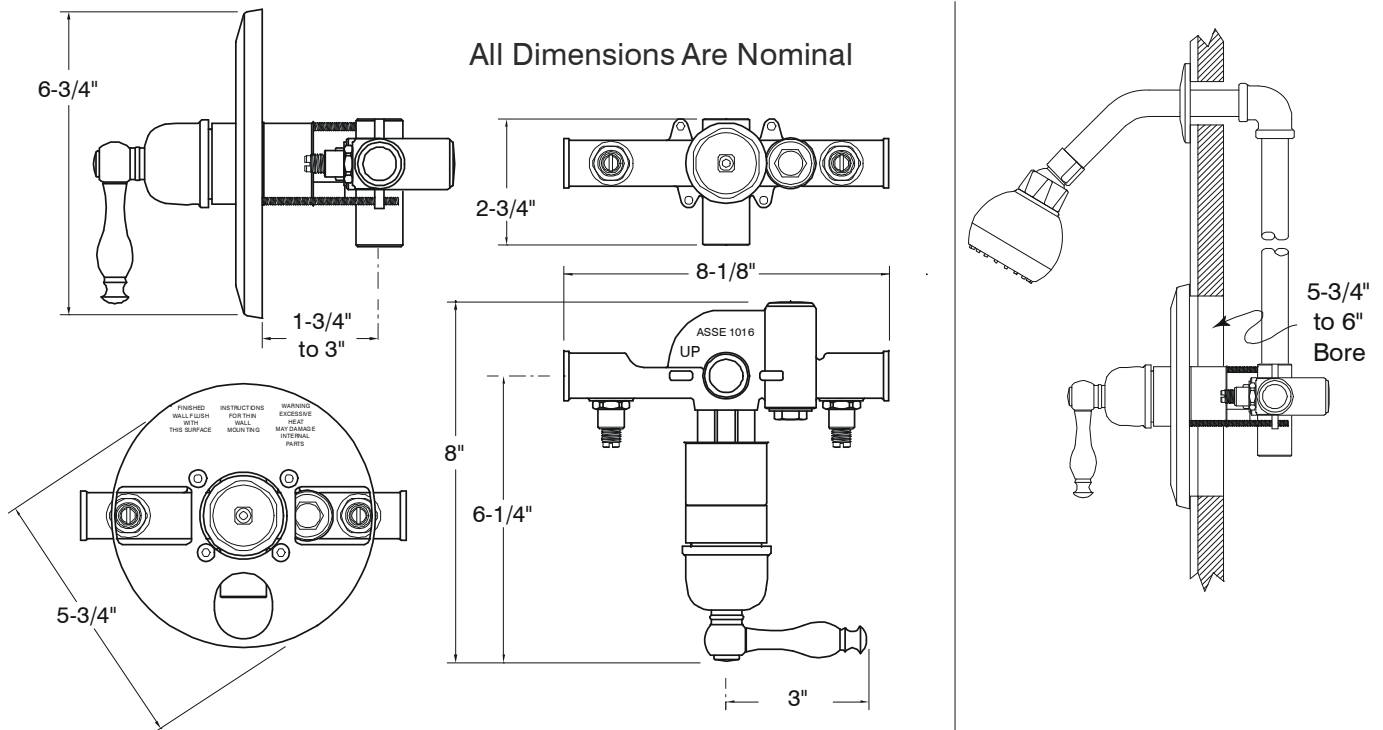

WASHERLESS SHOWER ONLY SET SPECIFICATIONS

Description

- Single lever handle teapot style shower only set
- Trouble-free washerless cartridge, reversible for back-to-back installations
- P- Type pressure balancing mechanism with integral check-stops
- Oil rubbed bronze finish
- All brass construction
- 1/2" FIP inlets & outlets
- Includes optional white porcelain handle inserts
- Includes plastic rough-in plate

Performance

- Designed to provide 2.5 GPM at 80 PSI shower head performance

Compliance

- Designed to comply with requirements of ASME A112.18.1
- Meets or exceeds ASSE 1016 performance standards
- Complies with ADA (American With Disabilities Act)
- Complies with the requirements of the UPC (Uniform Plumbing Code)
- Meets or exceeds CSA B125

Listings

- IAPMO (International Association of Plumbing & Mechanical Officials)
- UPC (Uniform Plumbing Code)
- CSA (Canadian Standards Association)
- ASSE (American Society of Sanitary Engineering)

Warranty

- Limited Lifetime Warranty

Refer to Premier Faucet warranty program for further details and restrictions.

Wellington™

Model 120034

Single Lever Handle Shower Only Set
Oil Rubbed Bronze Finish
Pressure Balancing
1/2" IPS Connection

For additional information contact Premier Faucet at 866-745-4010 or visit our website at www.premierfaucet.com