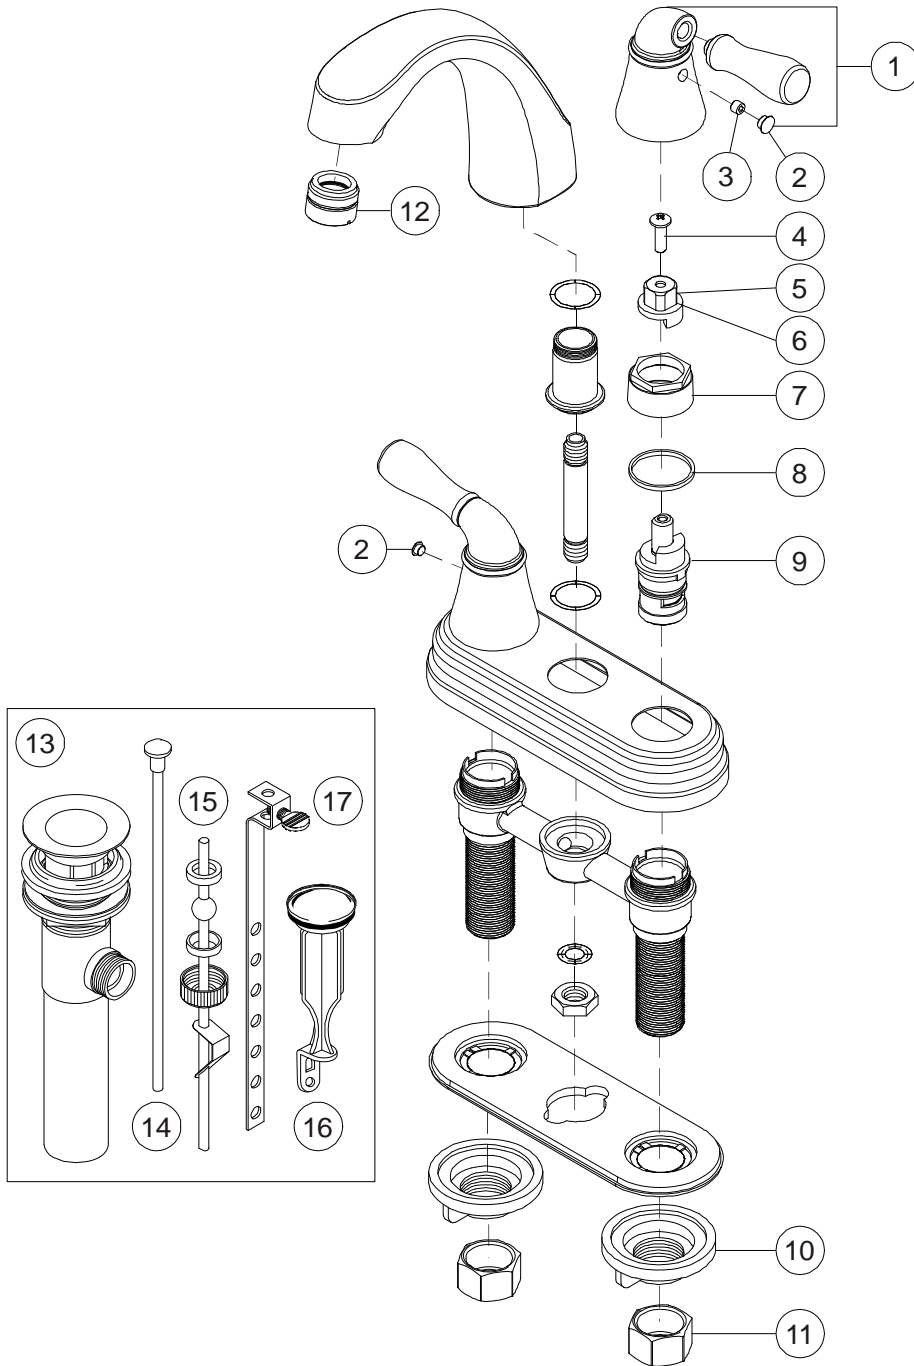

Model 120041

Twin Lever Handle Lavatory Faucet
Brushed Nickel Finish
With Brass Pop-Up
1/2" IPS Connection

Sanibel™

Model 120041

Refer to Premier Faucet Parts List Sheet for part numbers and ordering information.

For additional information contact Premier Faucet at 866-745-4010 or visit our website at www.premierfaucet.com

Model 120041

Twin Lever Handle Lavatory Faucet
Brushed Nickel Finish
With Brass Pop-Up
1/2" IPS Connection

Sanibel™

Model 120041

Refer to Premier Faucet Parts Schematic Sheet for parts diagram.

INDEX	DESCRIPTION	MATERIAL	QTY	PART NO
1	HANDLE ASSEMBLY	BRASS	2	994143
2	INDEX PLUG	PLASTIC	2	994203
3	HANDLE SCREW	STEEL	2	994196
4	STEM SCREW	STEEL	2	994615
5	HANDLE ADAPTER HOT	METAL	1	994121
6	HANDLE ADAPTER COLD	METAL	1	994120
7	BONNET NUT	BRASS	2	994316
8	CAP GASKET	PLASTIC	2	994515
9	CARTRIDGE - HOT & COLD	CERAMIC	2	994110
10	LOCK NUT	BRASS	2	133836
11	COUPLING NUT	BRASS	2	133838
12	AERATOR	BRASS	1	994102
13	POP-UP ASSEMBLY	BRASS	1	124011
14	LIFT ROD	BRASS	1	994602
15	SWIVEL ROD KIT	BRASS	1	994588
16	STOPPER	PLASTIC	1	994612
17	LIFT STRAP	STEEL	1	133833