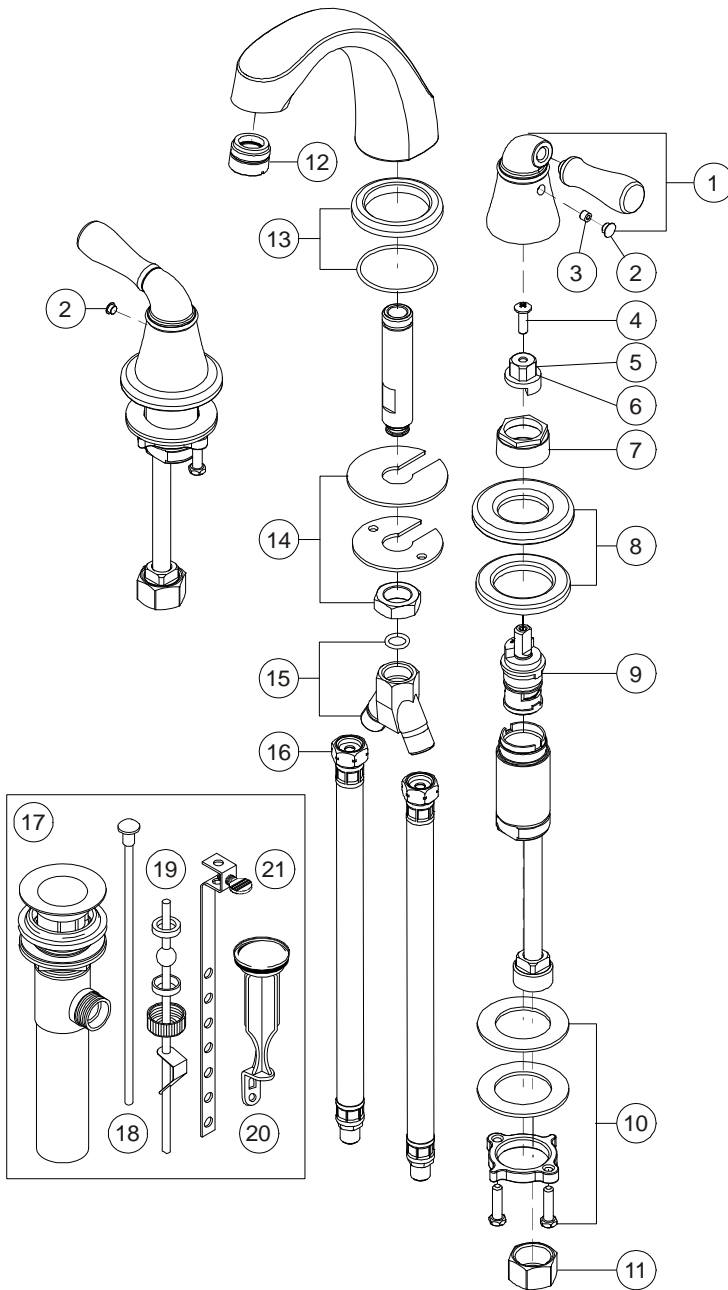

Model 120042

Twin Lever Handle Widespread Lavatory Faucet
Chrome Plated Finish
With Brass Pop-Up
1/2" IPS Connection

Sanibel™

Model 120042

Refer to Premier Faucet Parts List Sheet for part numbers and ordering information.

**Model 120042**

Twin Lever Handle Widespread Lavatory Faucet
 Chrome Plated Finish
 With Brass Pop-Up
 1/2" IPS Connection

Sanibel™

Model 120042

Refer to Premier Faucet Parts Schematic Sheet for parts diagram.

INDEX	DESCRIPTION	MATERIAL	QTY	PART NO
1	HANDLE ASSEMBLY	BRASS	2	994142
2	INDEX PLUG	PLASTIC	2	994203
3	HANDLE SCREW	STEEL	2	994196
4	STEM SCREW	STEEL	2	994615
5	HANDLE ADAPTER HOT	METAL	1	994121
6	HANDLE ADAPTER COLD	METAL	1	994120
7	BONNET NUT	BRASS	2	994316
8	DECK ESCUTCHEON ASSY	BRASS	2	994399
9	CARTRIDGE - HOT & COLD	CERAMIC	2	994110
10	INSTALLATION KIT	BRASS	2	994270
11	COUPLING NUT	BRASS	2	133838
12	AERATOR	BRASS	1	144219
13	SPOUT RING ASSY	BRASS	1	994506
14	INSTALLATION KIT	BRASS	1	994267
15	Y CONNECTOR KIT	BRASS	1	994598
16	HOSE	PLASTIC	2	994562
17	POP-UP ASSEMBLY	BRASS	1	124100
18	LIFT ROD	BRASS	1	994601
19	SWIVEL ROD KIT	BRASS	1	994588
20	STOPPER	PLASTIC	1	015084
21	LIFT STRAP	STEEL	1	133833