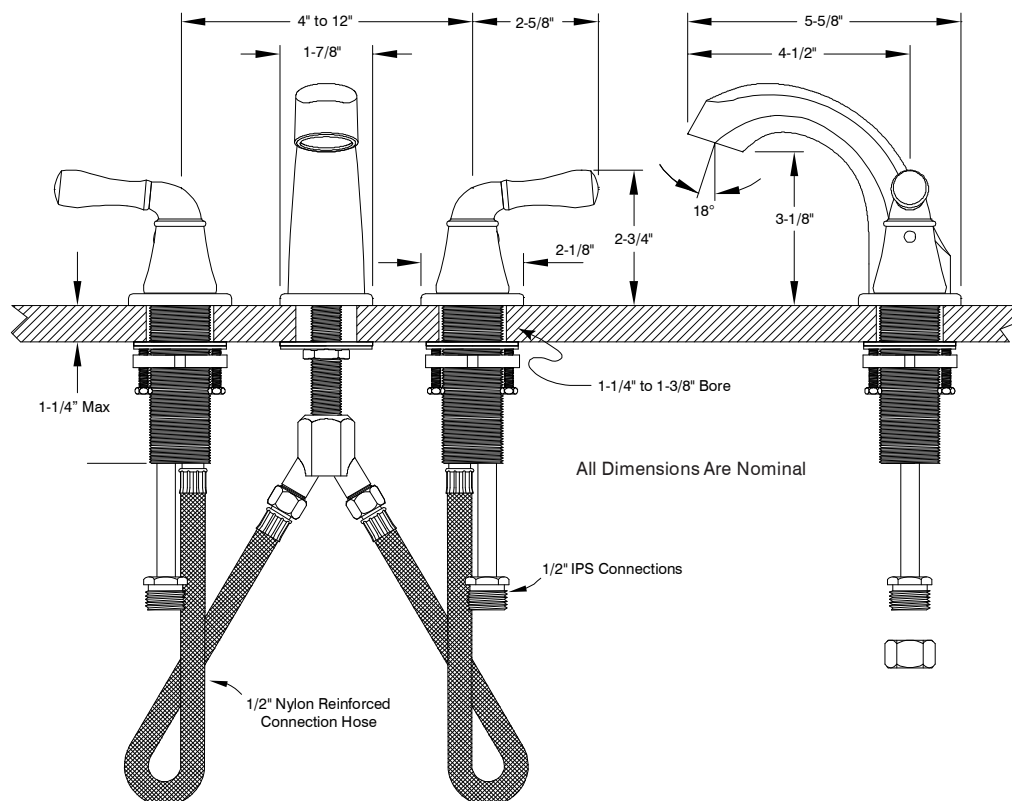

Description

- Distinctive twin lever handle contemporary style widespread lavatory faucet
- Trouble-free brass frame ceramic cartridge
- Suitable for 4" to 12" on-center 3 hole installations
- Brushed nickel finish
- All brass construction
- Includes all brass pop-up with color matched trim
- 1/2" IPS connections

- Limited Lifetime Warranty
Refer to Premier Faucet warranty program for further details and restrictions.

Sanibel™

Model 120043

Twin Lever Handle Widespread
Lavatory Faucet
Brushed Nickel Finish
With Brass Pop-Up
1/2" IPS Connection