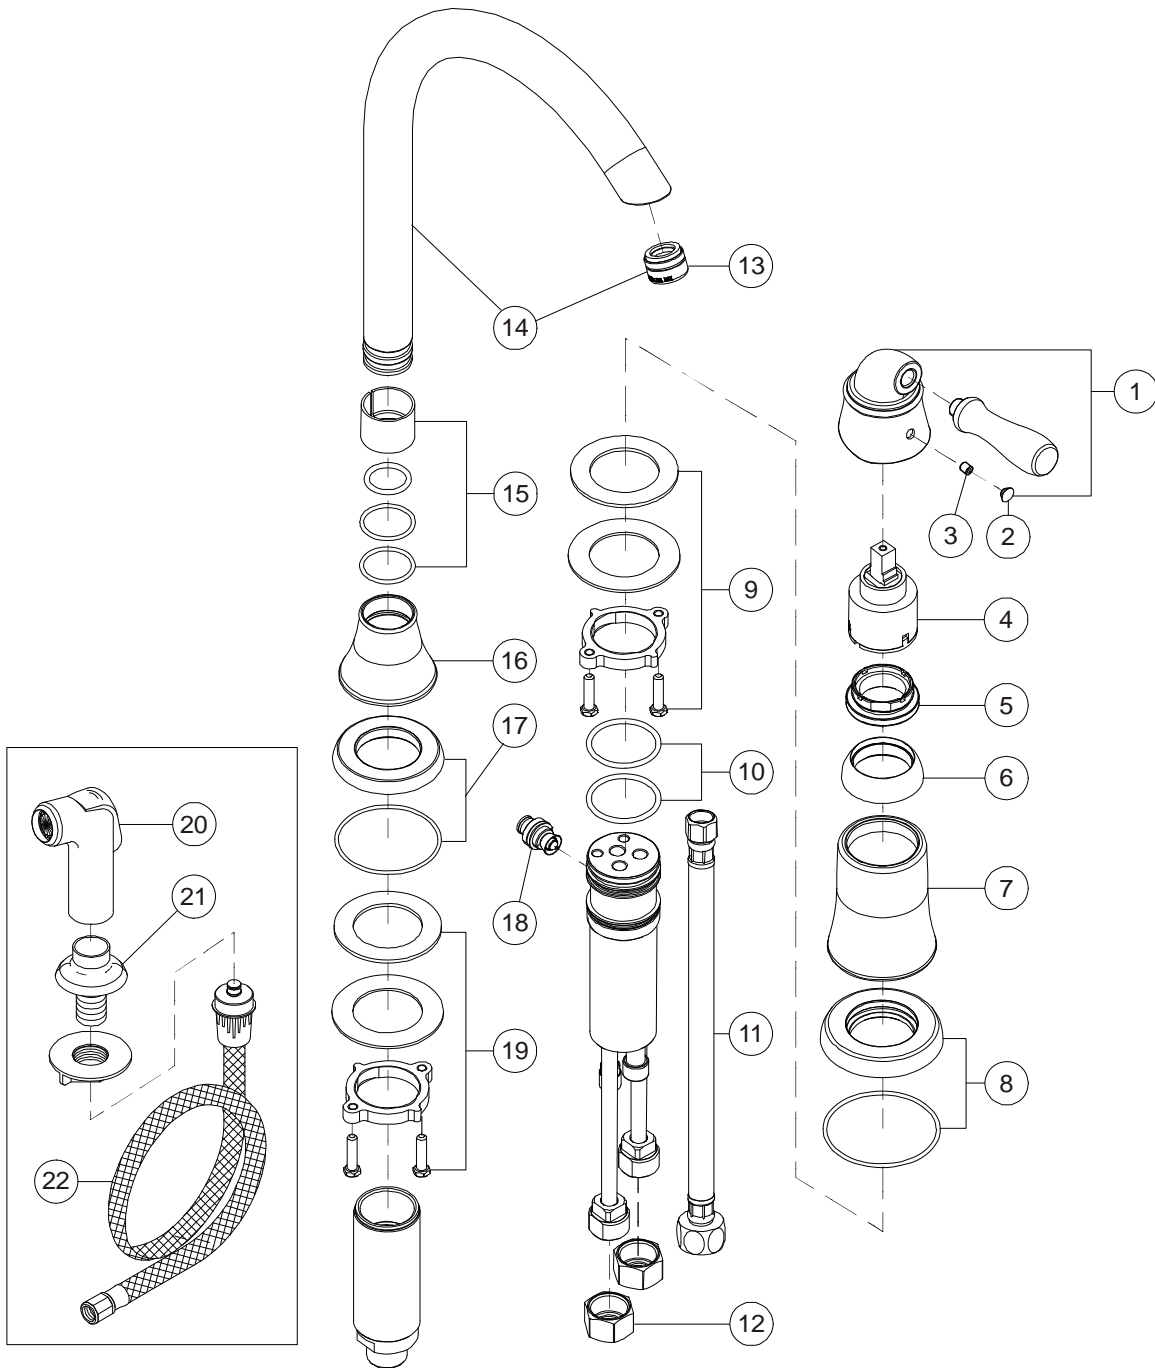

# Model 120045

Single Lever Handle Kitchen Faucet  
Three Hole Mount With Spray  
Brushed Nickel Finish  
1/2" IPS Connection

# Sanibel™

Model 120045

Refer to Premier Faucet Parts List Sheet for part numbers and ordering information.

**Model 120045**

Single Lever Handle Kitchen Faucet  
 Three Hole Mount With Spray  
 Brushed Nickel Finish  
 1/2" IPS Connection

Sanibel™

Model 120045

*Refer to Premier Faucet Parts Schematic Sheet for parts diagram.*

INDEX	DESCRIPTION	MATERIAL	QTY	PART NO
1	HANDLE ASSEMBLY	BRASS	1	994145
2	INDEX PLUG	PLASTIC	1	994204
3	HANDLE SCREW	STEEL	1	994196
4	CARTRIDGE	CERAMIC	1	994105
5	BONNET NUT	BRASS	1	994319
6	CAP	PLASTIC	1	994350
7	CANOPY	BRASS	1	994334
8	DECK ESCUTCHEON ASSY	BRASS	1	994639
9	INSTALLATION KIT	BRASS	1	994269
10	O-RING	RUBBER	2	994537
11	HOSE	PLASTIC	1	994563
12	COUPLING NUT	BRASS	1	133838
13	AERATOR	BRASS	1	994102
14	SPOUT ASSEMBLY	BRASS	1	994492
15	SPOUT GASKET KIT	RUBBER	1	994550
16	SPOUT COLLAR	BRASS	1	994501
17	SPOUT ESCUTCHEON ASSY	BRASS	1	994452
18	SPRAY DIVERter	PLASTIC	1	994115
19	INSTALLATION KIT	BRASS	1	994269
20	SPRAYER	PLASTIC	1	994301
21	SPRAY CRADLE	PLASTIC	1	994289
22	SPRAY HOSE	PVC	1	153185