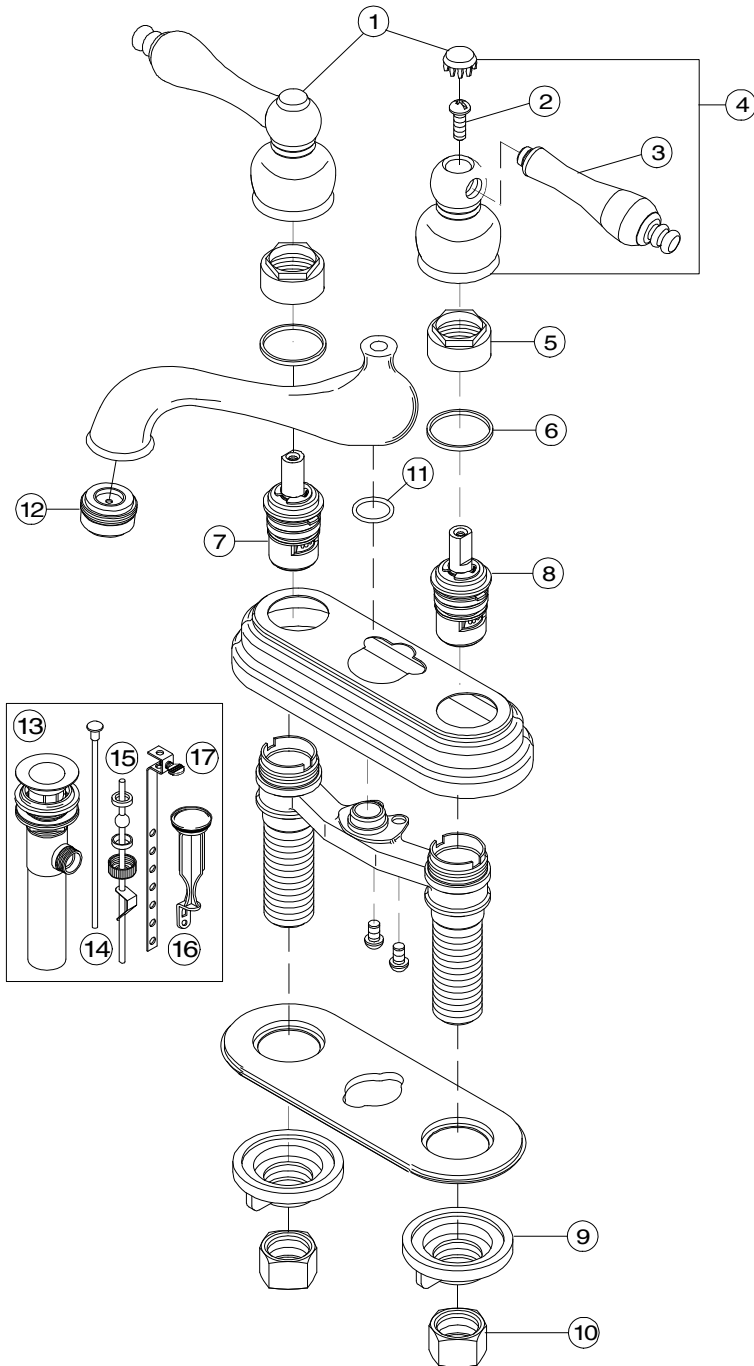

### Model 120131

Twin Lever Handle Lavatory Faucet  
Chrome Plated Finish  
With Brass Pop-Up  
1/2" IPS Connection

# Wellington™

Model 120131

**Refer to Premier Faucet Parts List Sheet for part numbers and ordering information.**

For additional information contact Premier Faucet at 866-745-4010 or visit our website at [www.premierfaucet.com](http://www.premierfaucet.com)

# Wellington™

*Refer to Premier Faucet Parts Schematic Sheet for parts diagram.*

INDEX	DESCRIPTION	MATERIAL	QTY	PART NO
1	SCREW COVER H & C SET	BRASS	1	994249
2	HANDLE SCREW	BRASS	2	994146
3	PORCELAIN INSERT	PORCELAIN	2	994226
4	METAL HANDLE ASSY	BRASS	2	994215
5	BONNET NUT	ZINC	2	994316
6	CAP GASKET	POM	2	994515
7	CARTRIDGE - HOT	CERAMIC	1	133508
8	CARTRIDGE - COLD	CERAMIC	1	133509
9	LOCK NUT	PLASTIC	2	133836
10	COUPLING NUT	BRASS	2	133838
11	O-RING	RUBBER	1	994534
12	AERATOR	BRASS	1	144219
13	POP-UP ASSEMBLY	BRASS	1	124100
14	LIFT ROD	METAL	1	994603
15	BALL ROD ASSY	METAL/PLASTIC	1	133833
16	STOPPER	PLASTIC	1	015084
17	LIFT STRAP	METAL	1	133833