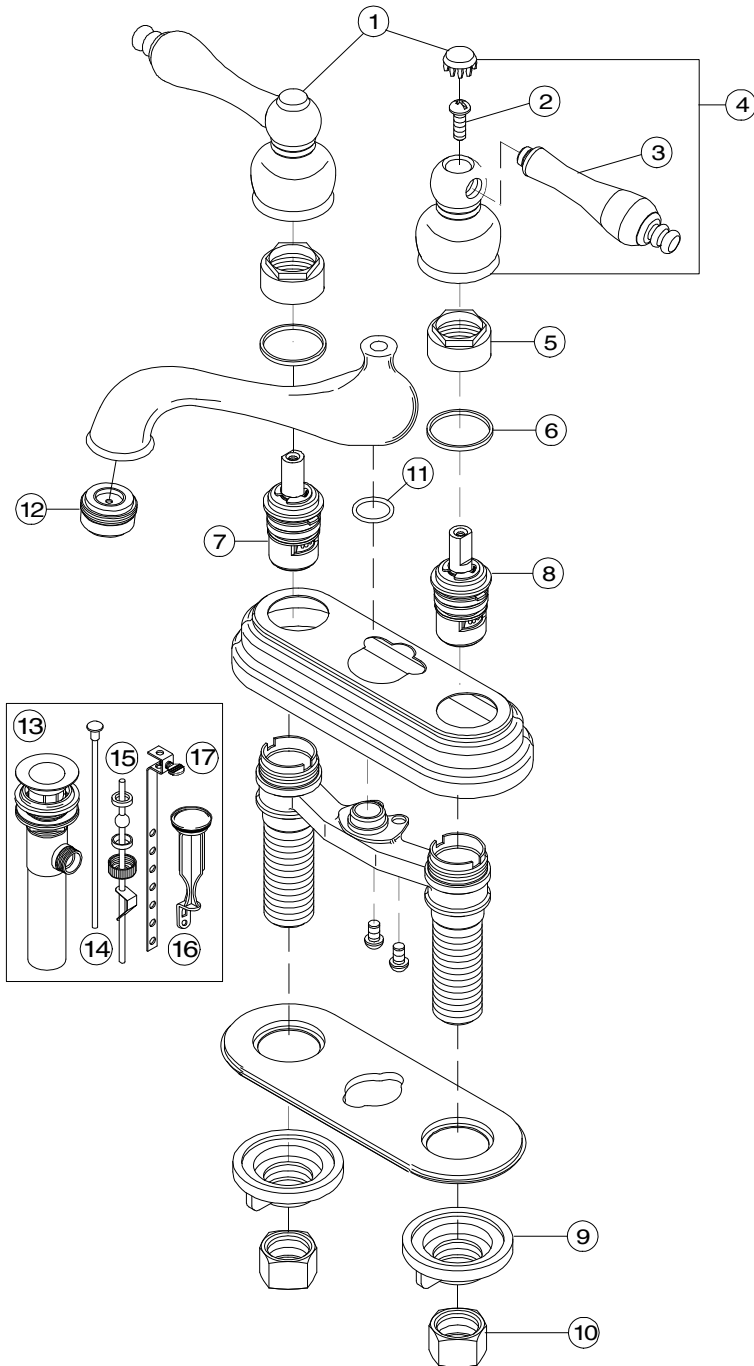

Model 120132

Twin Lever Handle Lavatory Faucet
Brushed Nickel Finish
With Brass Pop-Up
1/2" IPS Connection

Wellington™

Model 120132

Refer to Premier Faucet Parts List Sheet for part numbers and ordering information.

For additional information contact Premier Faucet at 866-745-4010 or visit our website at www.premierfaucet.com

**Model 120132**

Twin Lever Handle Lavatory Faucet
 Brushed Nickel Finish
 With Brass Pop-Up
 1/2" IPS Connection

Wellington™

Refer to Premier Faucet Parts Schematic Sheet for parts diagram.

INDEX	DESCRIPTION	MATERIAL	QTY	PART NO
1	SCREW COVER H & C SET	BRASS	1	994248
2	HANDLE SCREW	BRASS	2	994146
3	PORCELAIN INSERT	PORCELAIN	2	994225
4	METAL HANDLE ASSY	BRASS	2	994214
5	BONNET NUT	ZINC	2	994316
6	CAP GASKET	POM	2	994515
7	CARTRIDGE - HOT	CERAMIC	1	133508
8	CARTRIDGE - COLD	CERAMIC	1	133509
9	LOCK NUT	PLASTIC	2	133836
10	COUPLING NUT	BRASS	2	133838
11	O-RING	RUBBER	1	994534
12	AERATOR	BRASS	1	994102
13	POP-UP ASSEMBLY	BRASS	1	124011
14	LIFT ROD	METAL	1	994604
15	BALL ROD ASSY	METAL/PLASTIC	1	133833
16	STOPPER	PLASTIC	1	994612
17	LIFT STRAP	METAL	1	133833

Model 120132