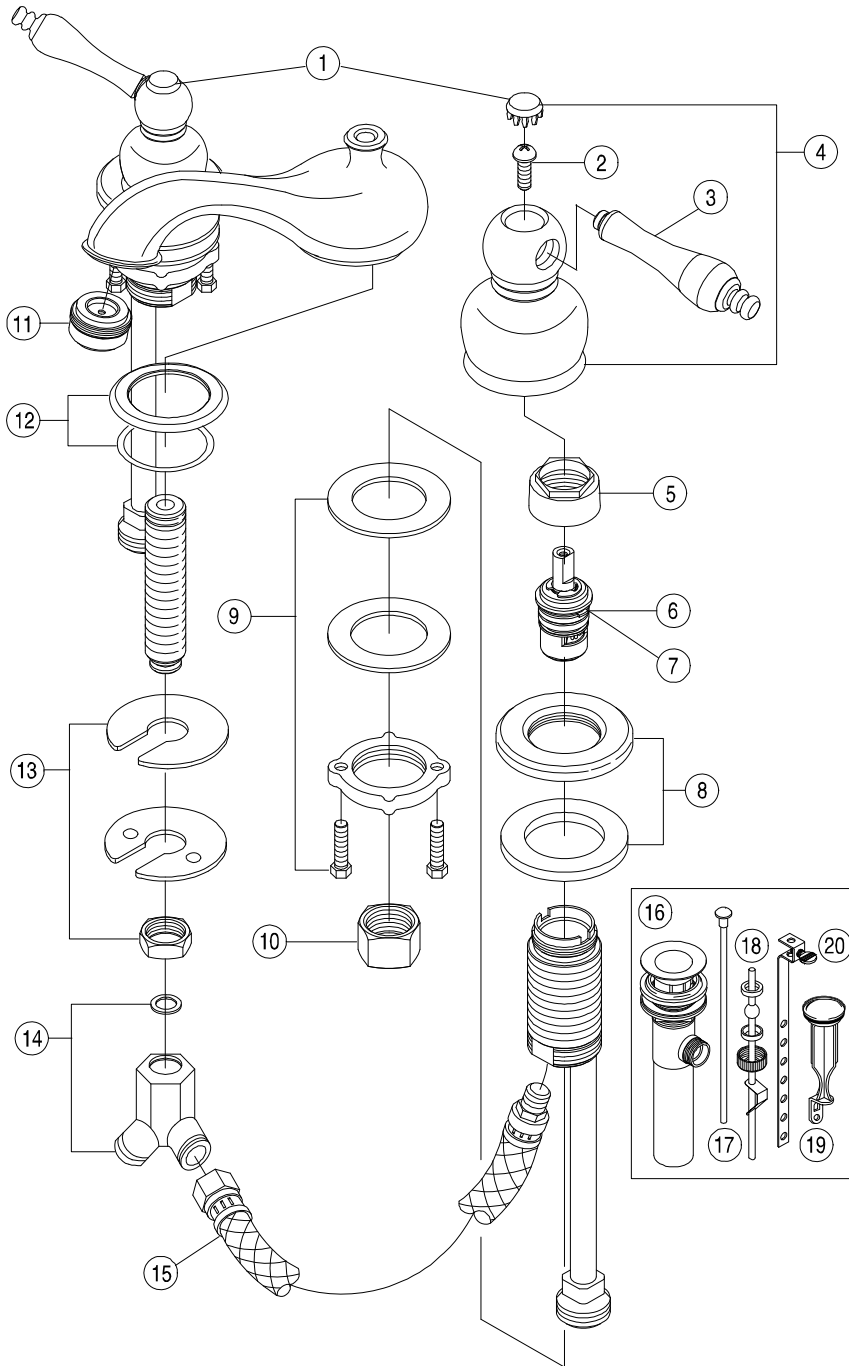

Model 120133

Twin Lever Handle Widespread Lavatory Faucet
Chrome Plated Finish
With Brass Pop-Up
1/2" IPS Connection

Wellington™

Model 120133

Refer to Premier Faucet Parts List Sheet for part numbers and ordering information.

For additional information contact Premier Faucet at 866-745-4010 or visit our website at www.premierfaucet.com

**Model 120133**

Twin Lever Handle Widespread Lavatory Faucet
 Chrome Plated Finish
 With Brass Pop-Up
 1/2" IPS Connection

Wellington™

Refer to Premier Faucet Parts Schematic Sheet for parts diagram.

INDEX	DESCRIPTION	MATERIAL	QTY	PART NO
1	SCREW COVER H & C SET	BRASS	1	994249
2	HANDLE SCREW	BRASS	2	994146
3	PORCELAIN INSERT	PORCELAIN	2	994226
4	METAL HANDLE ASSY	BRASS	2	994215
5	BONNET NUT	ZINC	2	994316
6	CARTRIDGE - HOT	CERAMIC	1	133508
7	CARTRIDGE - COLD	CERAMIC	1	133509
8	ESCUTCHEON ASSY	BRASS	2	994427
9	INSTALLATION KIT	BRASS	2	994263
10	COUPLING NUT	BRASS	2	133838
11	AERATOR	BRASS	1	144219
12	SPOUT TRIM KIT	BRASS	1	994455
13	INSTALLATION KIT	BRASS	1	994267
14	Y CONNECTOR KIT	BRASS	1	994598
15	HOSE	REINFORCED PVC	2	994560
16	POP-UP ASSEMBLY	BRASS	1	124100
17	LIFT ROD	METAL	1	994603
18	BALL ROD ASSY	METAL/PLASTIC	1	133833
19	STOPPER	PLASTIC	1	015084
20	LIFT STRAP	METAL	1	133833

Model 120133