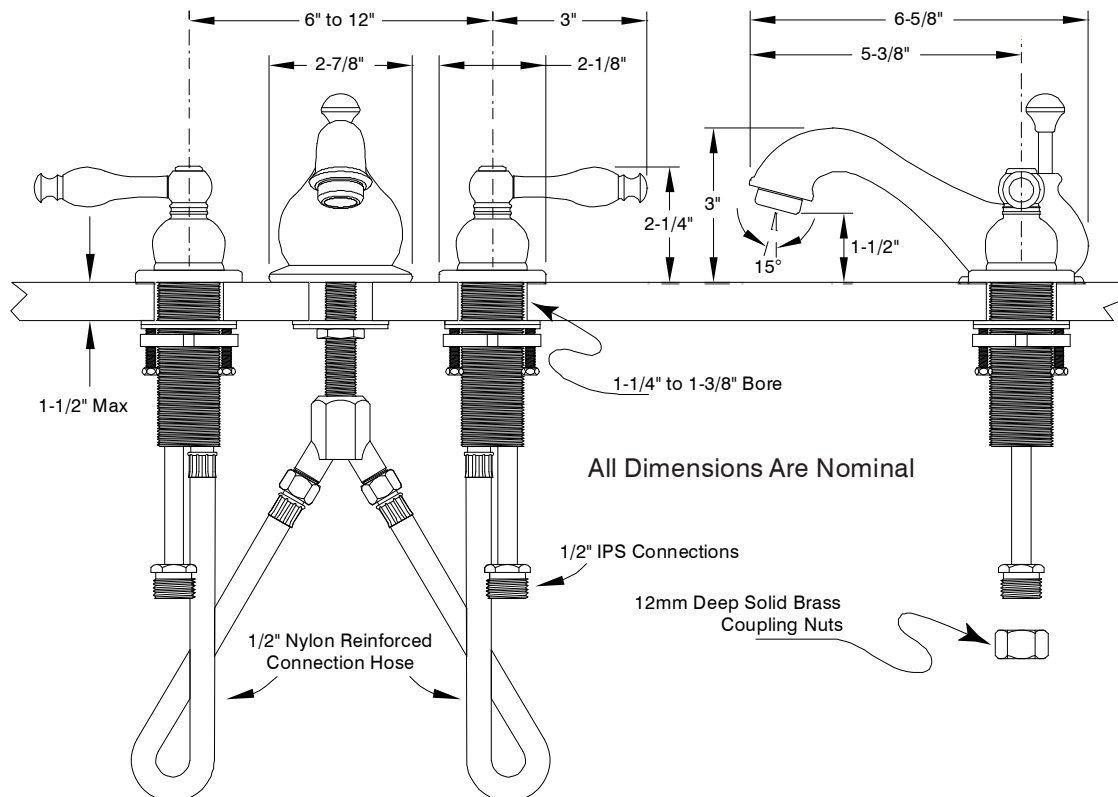

Description

- Twin lever handle teapot style widespread lavatory faucet
- Trouble-free brass frame ceramic cartridge
- Suitable for 6" to 12" on-center 3 hole installations
- Heavy duty chrome plated finish
- All brass construction
- Standard 1/2" IPS connections
- Includes optional white porcelain handle inserts
- Includes all brass pop-up with color matched trim

- Limited Lifetime Warranty
Refer to Premier Faucet warranty program for further details and restrictions.

Wellington™

Model 120133

Twin Lever Handle Widespread
Lavatory Faucet
Chrome Plated Finish
With Brass Pop-Up
1/2" IPS Connection