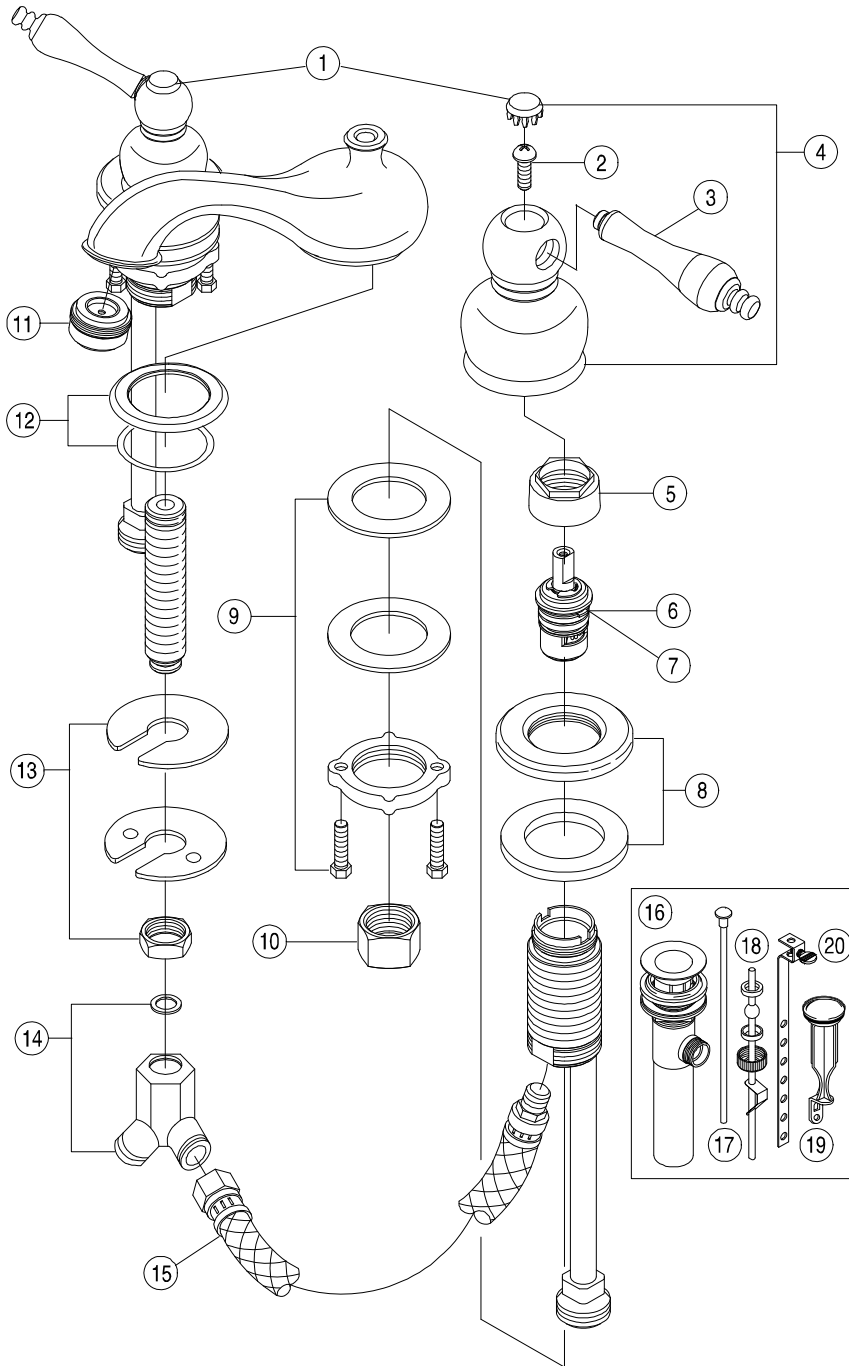

Model 120134

Twin Lever Handle Widespread Lavatory Faucet
Brushed Nickel Finish
With Brass Pop-Up
1/2" IPS Connection

Wellington™

Model 120134

Refer to Premier Faucet Parts List Sheet for part numbers and ordering information.

For additional information contact Premier Faucet at 866-745-4010 or visit our website at www.premierfaucet.com

Model 120134

Twin Lever Handle Widespread Lavatory Faucet
Brushed Nickel Finish
With Brass Pop-Up
1/2" IPS Connection

Wellington™

Refer to Premier Faucet Parts Schematic Sheet for parts diagram.

INDEX	DESCRIPTION	MATERIAL	QTY	PART NO
1	SCREW COVER H & C SET	BRASS	1	994248
2	HANDLE SCREW	BRASS	2	994146
3	PORCELAIN INSERT	PORCELAIN	2	994225
4	METAL HANDLE ASSY	BRASS	2	994214
5	BONNET NUT	BRASS	2	994316
6	CARTRIDGE - HOT	CERAMIC	1	133508
7	CARTRIDGE - COLD	CERAMIC	1	133509
8	ESCUTCHEON ASSY	BRASS	2	994428
9	INSTALLATION KIT	BRASS	2	994263
10	COUPLING NUT	BRASS	2	133838
11	AERATOR	BRASS	1	994102
12	SPOUT TRIM KIT	BRASS	1	994456
13	INSTALLATION KIT	BRASS	1	994267
14	Y CONNECTOR KIT	BRASS	1	994598
15	HOSE	REINFORCED PVC	2	994560
16	POP-UP ASSEMBLY	BRASS	1	124011
17	LIFT ROD	METAL	1	994604
18	BALL ROD ASSY	METAL/PLASTIC	1	133833
19	STOPPER	PLASTIC	1	994612
20	LIFT STRAP	METAL	1	133833