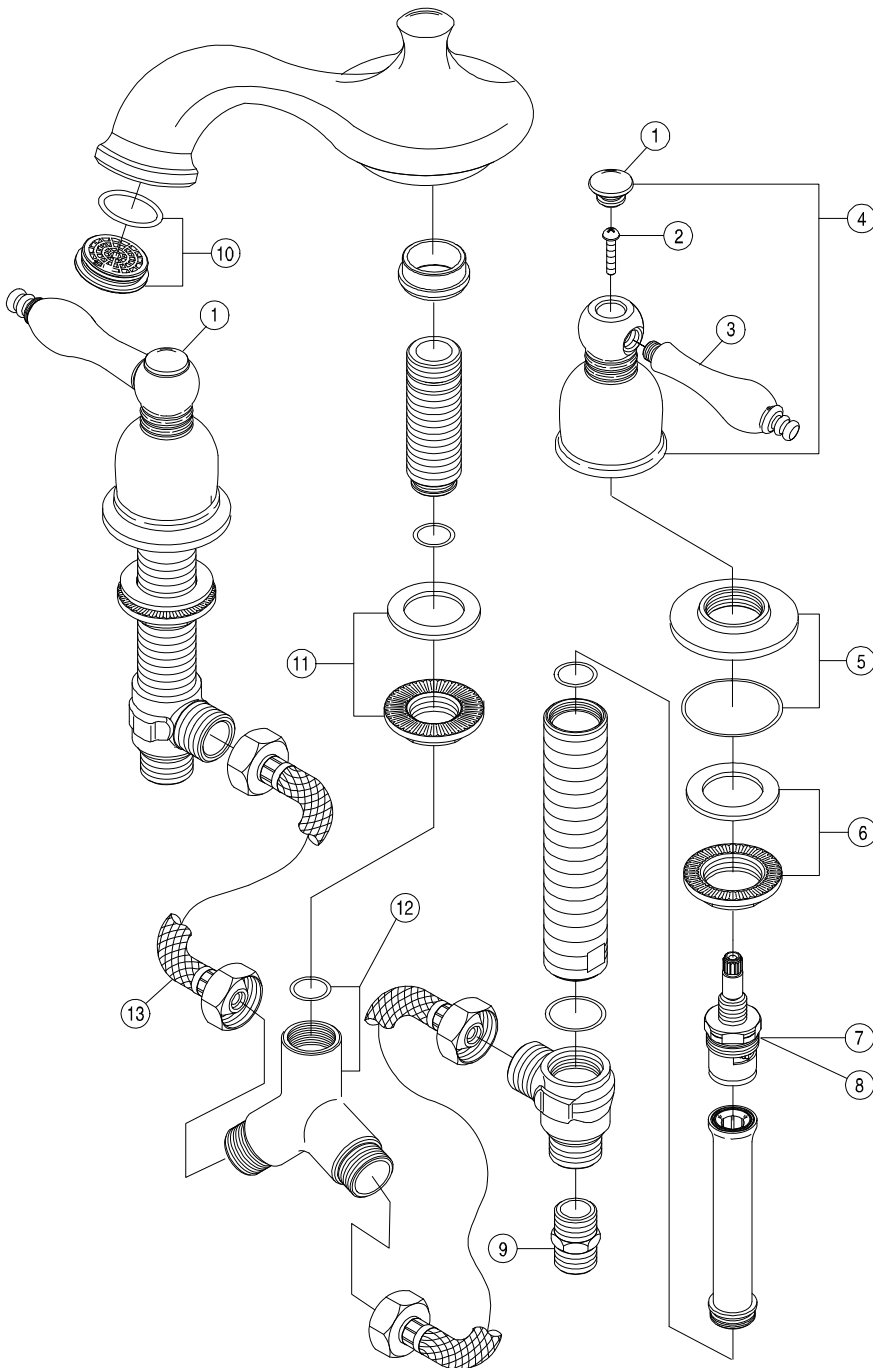

### Model 120135

Twin Lever Handle Widespread Roman Tub Faucet  
Chrome Plated Finish  
1/2" IPS Connection

# Wellington™

Model 120135

**Refer to Premier Faucet Parts List Sheet for part numbers and ordering information.**

For additional information contact Premier Faucet at 866-745-4010 or visit our website at [www.premierfaucet.com](http://www.premierfaucet.com)

**Model 120135**

Twin Lever Handle Widespread Roman Tub Faucet  
Chrome Plated Finish  
1/2" IPS Connection

*Wellington™*

Model 120135

*Refer to Premier Faucet Parts Schematic Sheet for parts diagram.*

INDEX	DESCRIPTION	MATERIAL	QTY	PART NO
1	SCREW COVER H & C SET	BRASS	1	994246
2	HANDLE SCREW	BRASS	2	994195
3	PORCELAIN INSERT	PORCELAIN	2	994229
4	METAL HANDLE ASSY	BRASS	2	994221
5	ESCUTCHEON ASSY	BRASS	2	994430
6	INSTALLATION KIT	BRASS	2	994268
7	CARTRIDGE - HOT	CERAMIC	1	994643
8	CARTRIDGE - COLD	CERAMIC	1	994642
9	IPS ADAPTER	BRASS	2	994575
10	FLOW CONDITIONER	PLASTIC	1	994514
11	INSTALLATION KIT	BRASS	1	994264
12	Y CONNECTOR KIT	BRASS	1	994597
13	HOSE	REINFORCED PVC	2	994561