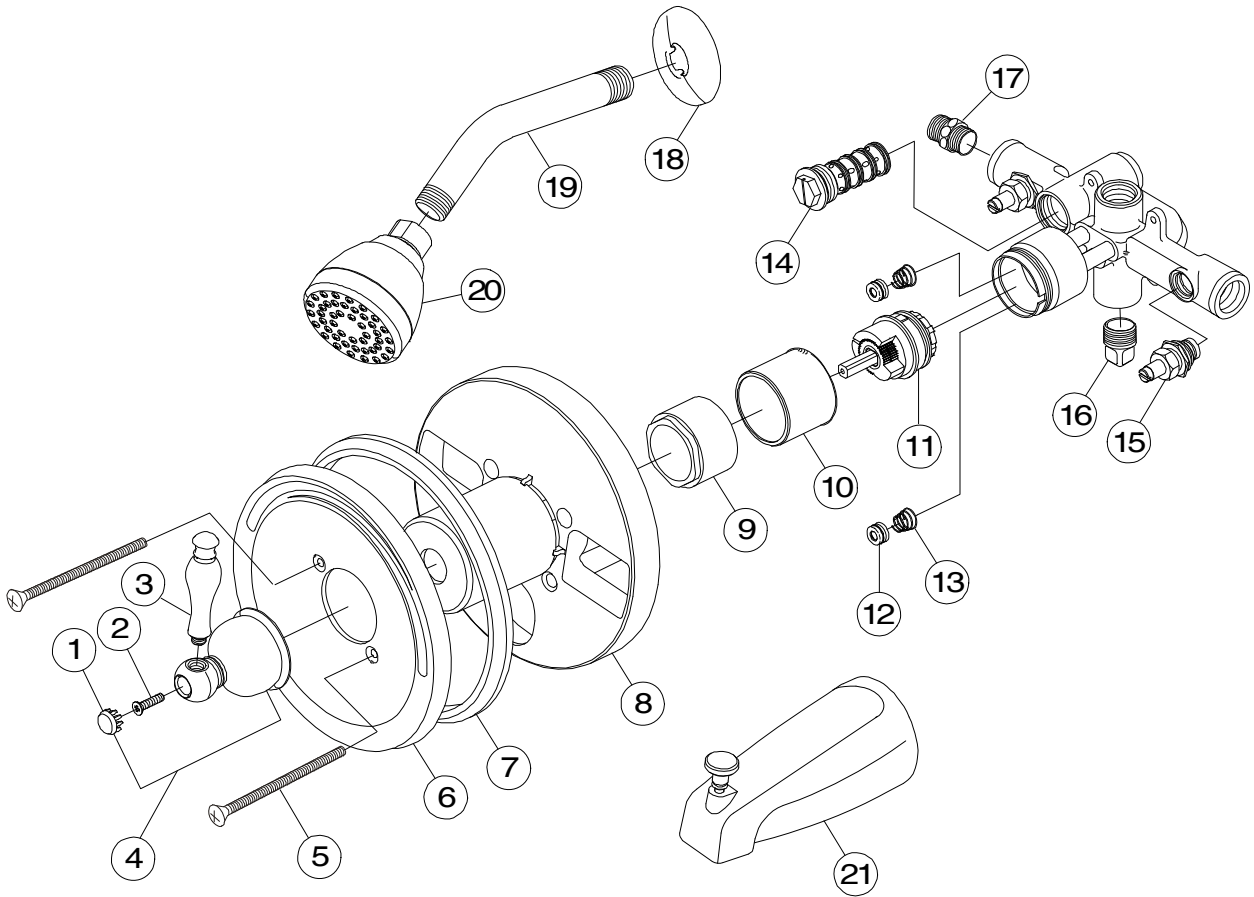

Model 120137

Single Lever Handle Tub & Shower Set
Pressure Balancing
Chrome Plated Finish
1/2" IPS Connection

Wellington™

Refer to Premier Faucet Parts List Sheet for part numbers and ordering information.

Model 120137

Model 120137

Single Lever Handle Tub & Shower Set
Pressure Balancing
Chrome Plated Finish
1/2" IPS Connection

Wellington™

Refer to Premier Faucet Parts Schematic Sheet for parts diagram.

INDEX	DESCRIPTION	MATERIAL	QTY	PART NO
1	SCREW COVER	BRASS	1	994234
2	HANDLE SCREW	BRASS	1	994147
3	PORCELAIN INSERT	PORCELAIN	1	994226
4	METAL HANDLE ASSY	BRASS	1	994218
5	PLATE SCREW	BRASS	2	994442
6	ESCUTCHEON	BRASS	1	994410
7	GASKET	RUBBER	1	994522
8	ROUGH-IN PLATE	PLASTIC	1	994580
9	BARREL SLEEVE	BRASS	1	994369
10	BARREL SLEEVE	BRASS	1	994372
11	CARTRIDGE	PLASTIC	1	994111
12	SEAT WASHER	RUBBER	1	133398
13	SPRING	BRASS	1	133400
14	BALANCER ASSEMBLY	STAINLESS STEEL	1	133139
15	INTEGRAL STOP	BRASS	2	994554
16	IPS PLUG	BRASS	1	109-8
17	SWEAT ADAPTER	BRASS	4	994587
18	ESCUTCHEON	STAINLESS STEEL	1	ESC1
19	SHOWER ARM	BRASS	1	79101
20	SHOWER HEAD	PLASTIC	1	192028
21	TUB SPOUT	BRASS	1	609527