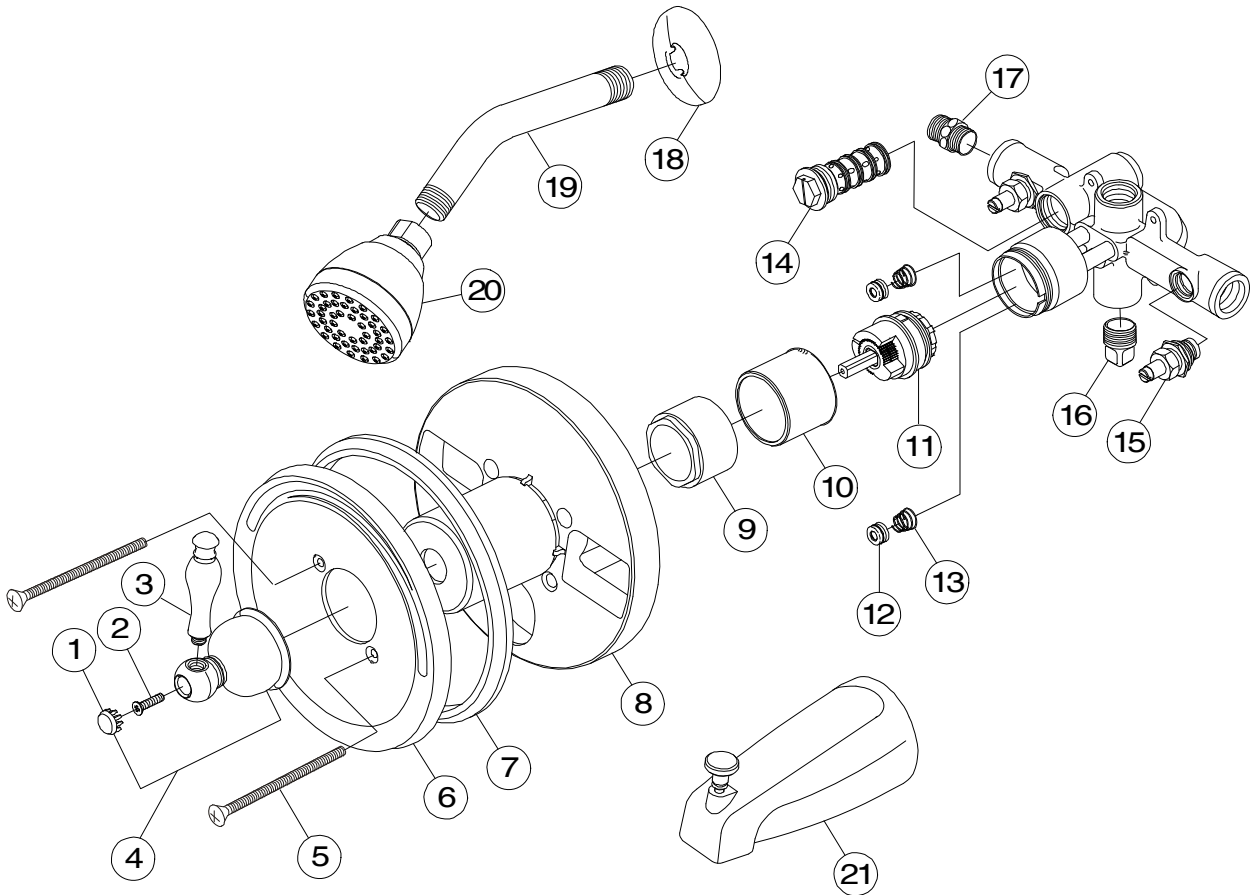

Model 120138

Single Lever Handle Tub & Shower Set
Pressure Balancing
Brushed Nickel Finish
1/2" IPS Connection

Wellington™

Refer to Premier Faucet Parts List Sheet for part numbers and ordering information.

Model 120138

Model 120138

Single Lever Handle Tub & Shower Set
Pressure Balancing
Brushed Nickel Finish
1/2" IPS Connection

Wellington™

Model 120138

Refer to Premier Faucet Parts Schematic Sheet for parts diagram.

| INDEX | DESCRIPTION | MATERIAL | QTY | PART NO |
|-------|-------------------|-----------------|-----|---------|
| 1 | SCREW COVER | BRASS | 1 | 994233 |
| 2 | HANDLE SCREW | BRASS | 1 | 994147 |
| 3 | PORCELAIN INSERT | PORCELAIN | 1 | 994225 |
| 4 | METAL HANDLE ASSY | BRASS | 1 | 994217 |
| 5 | PLATE SCREW | BRASS | 2 | 994443 |
| 6 | ESCUTCHEON | BRASS | 1 | 994411 |
| 7 | GASKET | RUBBER | 1 | 994522 |
| 8 | ROUGH-IN PLATE | PLASTIC | 1 | 994580 |
| 9 | BARREL SLEEVE | BRASS | 1 | 994370 |
| 10 | BARREL SLEEVE | BRASS | 1 | 994373 |
| 11 | CARTRIDGE | PLASTIC | 1 | 994111 |
| 12 | SEAT WASHER | RUBBER | 1 | 133398 |
| 13 | SPRING | BRASS | 1 | 133400 |
| 14 | BALANCER ASSEMBLY | STAINLESS STEEL | 1 | 133139 |
| 15 | INTEGRAL STOP | BRASS | 2 | 994554 |
| 16 | IPS PLUG | BRASS | 1 | 109-8 |
| 17 | SWEAT ADAPTER | BRASS | 4 | 994587 |
| 18 | ESCUTCHEON | STAINLESS STEEL | 1 | 994414 |
| 19 | SHOWER ARM | BRASS | 1 | 994616 |
| 20 | SHOWER HEAD | PLASTIC | 1 | 994618 |
| 21 | TUB SPOUT | METAL | 1 | 994307 |