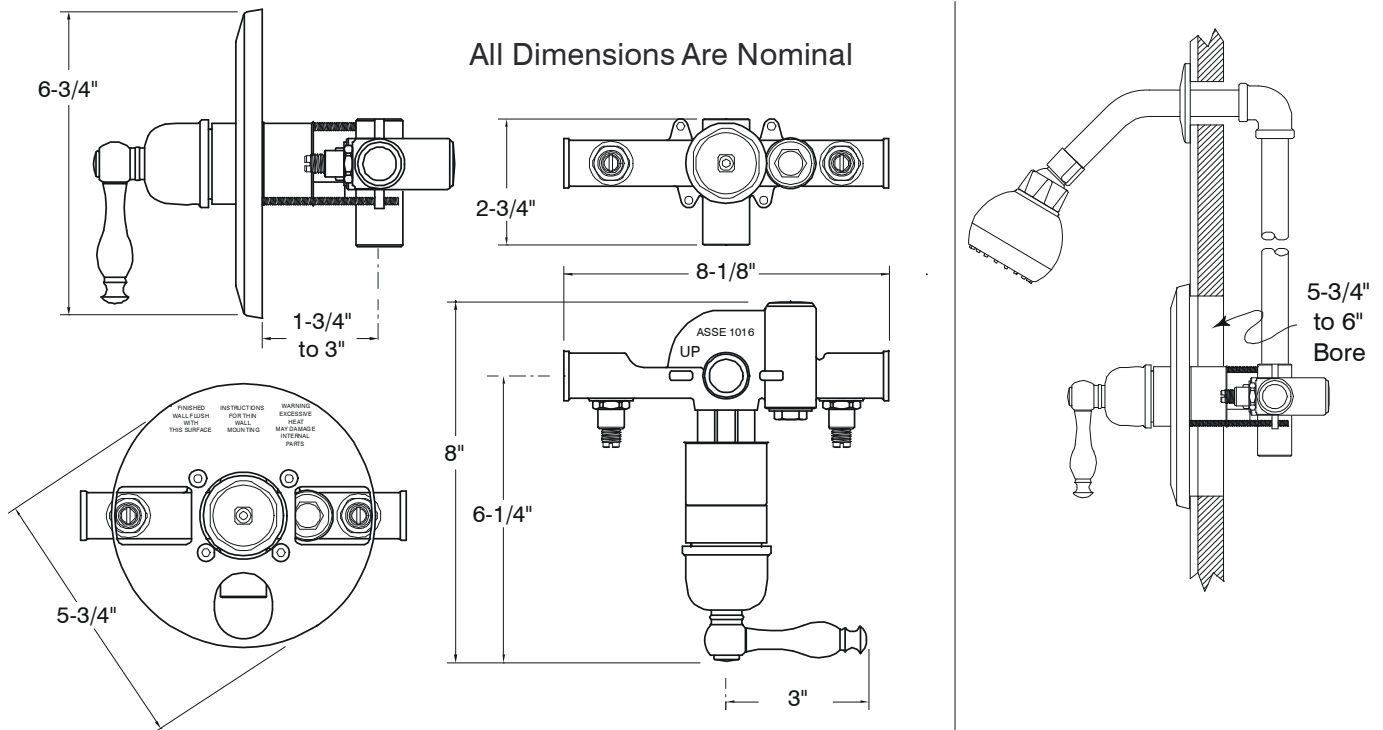

WASHERLESS SHOWER ONLY SET SPECIFICATIONS

Description

- Single lever handle teapot style shower only set
- Trouble-free washerless cartridge, reversible for back-to-back installations
- P- Type pressure balancing mechanism with integral check-stops
- Heavy duty chrome plated finish
- All brass construction
- 1/2" FIP inlets & outlets
- Includes optional white porcelain handle inserts
- Includes plastic rough-in plate

Performance

- Designed to provide 2.5 GPM at 80 PSI shower head performance

Compliance

- Designed to comply with requirements of ASME A112.18.1
- Meets or exceeds ASSE 1016 performance standards
- Complies with ADA (American With Disabilities Act)
- Complies with the requirements of the UPC (Uniform Plumbing Code)
- Meets or exceeds CSA B125

Listings

- IAPMO (International Association of Plumbing & Mechanical Officials)
- UPC (Uniform Plumbing Code)
- CSA (Canadian Standards Association)
- ASSE (American Society of Sanitary Engineering)

Warranty

- Limited Lifetime Warranty
  Refer to Premier Faucet warranty program for further details and restrictions.

Wellington™

Model 120139

Single Lever Handle Shower Only Set
Chrome Plated Finish
Pressure Balancing
1/2" IPS Connection

For additional information contact Premier Faucet at 866-745-4010 or visit our website at www.premierfaucet.com