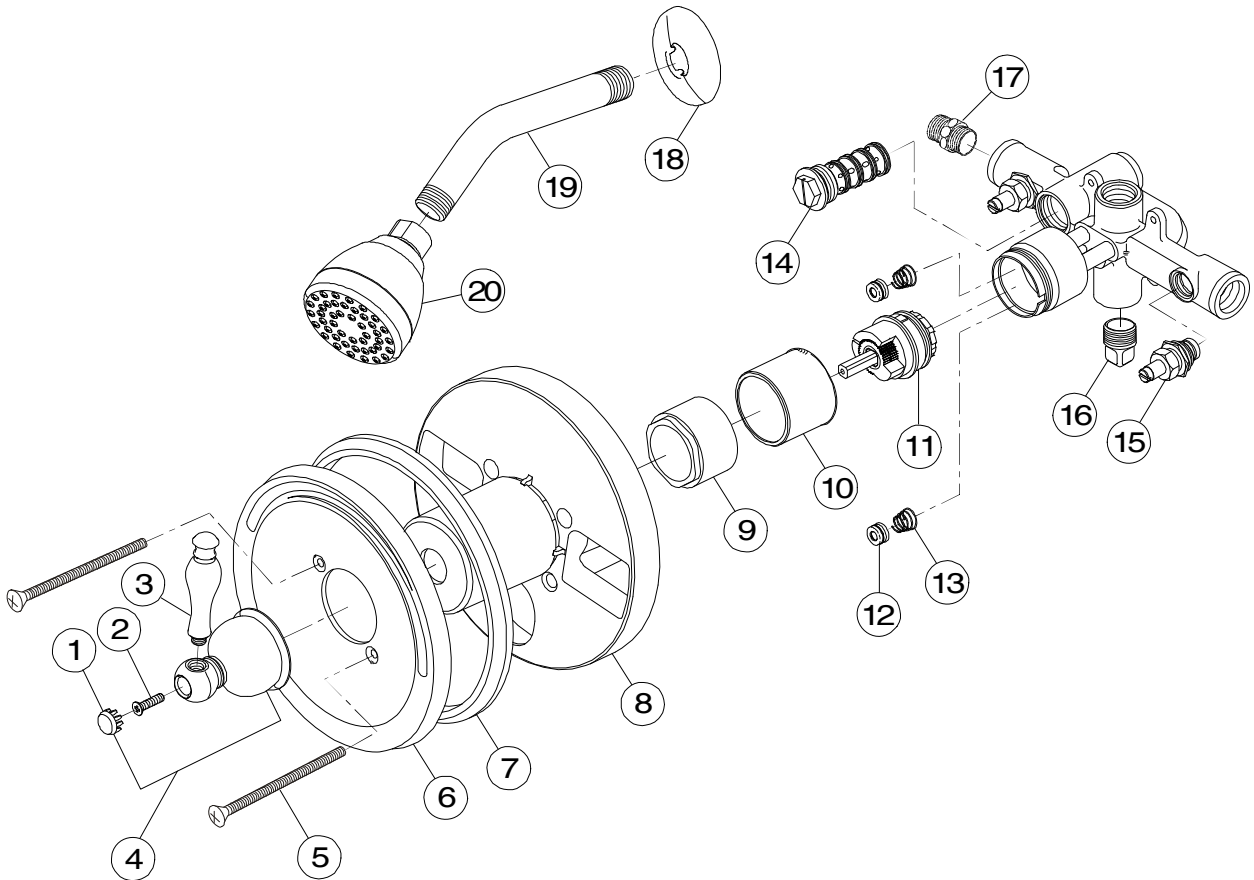

# Model 120140

Single Lever Handle Shower Only Set  
Pressure Balancing  
Brushed Nickel Finish  
1/2" IPS Connection

# Wellington™

Model 120140

**Refer to Premier Faucet Parts List Sheet for part numbers and ordering information.**

**Model 120140**

Single Lever Handle Shower Only Set  
 Pressure Balancing  
 Brushed Nickel Finish  
 1/2" IPS Connection

*Wellington™*

Model 120140

*Refer to Premier Faucet Parts Schematic Sheet for parts diagram.*

INDEX	DESCRIPTION	MATERIAL	QTY	PART NO
1	SCREW COVER	BRASS	1	994233
2	HANDLE SCREW	BRASS	1	994147
3	PORCELAIN INSERT	PORCELAIN	1	994225
4	METAL HANDLE ASSY	BRASS	1	994217
5	PLATE SCREW	BRASS	2	994443
6	ESCUTCHEON	BRASS	1	994411
7	GASKET	RUBBER	1	994522
8	ROUGH-IN PLATE	PLASTIC	1	994580
9	BARREL SLEEVE	BRASS	1	994370
10	BARREL SLEEVE	BRASS	1	994373
11	CARTRIDGE	PLASTIC	1	994111
12	SEAT WASHER	RUBBER	1	133398
13	SPRING	BRASS	1	133400
14	BALANCER ASSEMBLY	STAINLESS STEEL	1	133139
15	INTEGRAL STOP	BRASS	2	994554
16	IPS PLUG	BRASS	1	109-8
17	SWEAT ADAPTER	BRASS	4	994587
18	ESCUTCHEON	STAINLESS STEEL	1	994414
19	SHOWER ARM	BRASS	1	994616
20	SHOWER HEAD	PLASTIC	1	994618