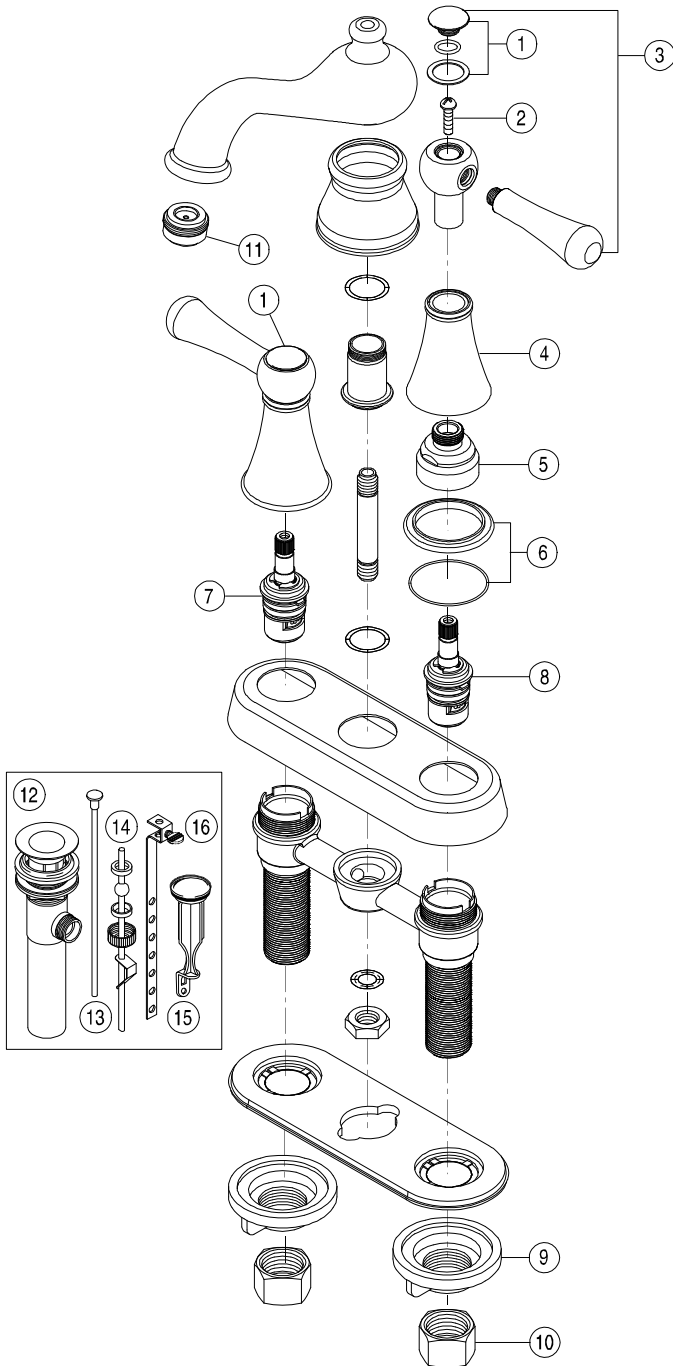

Model 120144

Twin Lever Handle Lavatory Faucet
Brushed Nickel Finish
With Brass Pop-Up
1/2" IPS Connection

SONOMA™

Model 120144

Refer to Premier Faucet Parts List Sheet for part numbers and ordering information.

For additional information contact Premier Faucet at 866-745-4010 or visit our website at www.premierfaucet.com

**Model 120144**

Twin Lever Handle Lavatory Faucet
 Brushed Nickel Finish
 With Brass Pop-Up
 1/2" IPS Connection

SONOMA™

Refer to Premier Faucet Parts Schematic Sheet for parts diagram.

INDEX	DESCRIPTION	MATERIAL	QTY	PART NO
1	SCREW COVER ASSY H & C SET	BRASS	1	994242
2	HANDLE SCREW	BRASS	2	994146
3	HANDLE ASSEMBLY	BRASS	2	994152
4	CANOPY	BRASS	2	994336
5	CANOPY	BRASS	2	994338
6	TRIM RING SET	BRASS	2	994459
7	CARTRIDGE - HOT	CERAMIC	1	994646
8	CARTRIDGE - COLD	CERAMIC	1	994647
9	LOCK NUT	PLASTIC	2	133836
10	COUPLING NUT	BRASS	2	133838
11	AERATOR	BRASS	1	994102
12	POP-UP ASSEMBLY	BRASS	1	124011
13	LIFT ROD	METAL	1	994604
14	BALL ROD ASSY	METAL/PLASTIC	1	133833
15	STOPPER	PLASTIC	1	994612
16	LIFT STRAP	METAL	1	133833

Model 120144