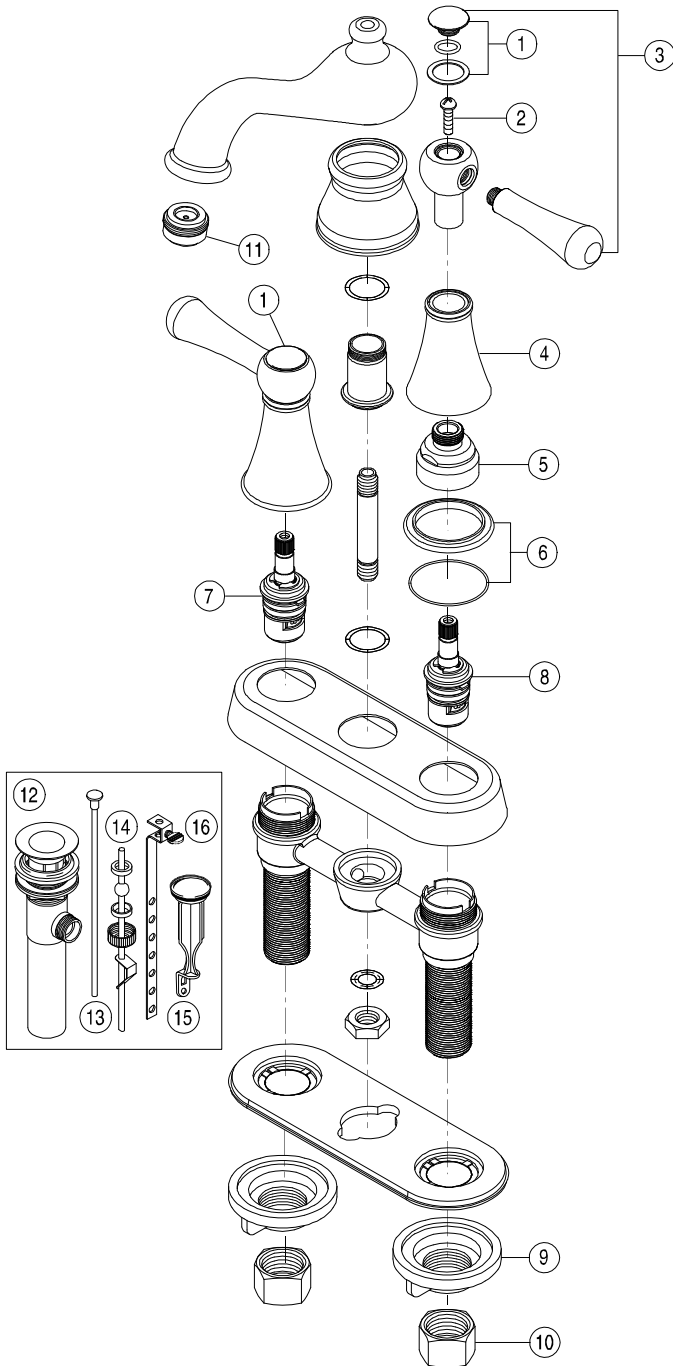

Model 120145

Twin Lever Handle Lavatory Faucet
Oil Rubbed Bronze Finish
With Brass Pop-Up
1/2" IPS Connection

SONOMA™

Model 120145

Refer to Premier Faucet Parts List Sheet for part numbers and ordering information.

For additional information contact Premier Faucet at 866-745-4010 or visit our website at www.premierfaucet.com

Model 120145

Twin Lever Handle Lavatory Faucet
Oil Rubbed Bronze Finish
With Brass Pop-Up
1/2" IPS Connection

SONOMA™

Refer to Premier Faucet Parts Schematic Sheet for parts diagram.

INDEX	DESCRIPTION	MATERIAL	QTY	PART NO
1	SCREW COVER ASSY H & C SET	BRASS	1	994241
2	HANDLE SCREW	BRASS	2	994146
3	HANDLE ASSEMBLY	BRASS	2	994153
4	CANOPY	BRASS	2	994337
5	CANOPY	BRASS	2	994338
6	TRIM RING SET	BRASS	2	994460
7	CARTRIDGE - HOT	CERAMIC	1	994646
8	CARTRIDGE - COLD	CERAMIC	1	994647
9	LOCK NUT	PLASTIC	2	133836
10	COUPLING NUT	BRASS	2	133838
11	AERATOR	BRASS	1	994103
12	POP-UP ASSEMBLY	BRASS	1	124012
13	LIFT ROD	METAL	1	994605
14	BALL ROD ASSY	METAL/PLASTIC	1	133833
15	STOPPER	PLASTIC	1	994613
16	LIFT STRAP	METAL	1	133833