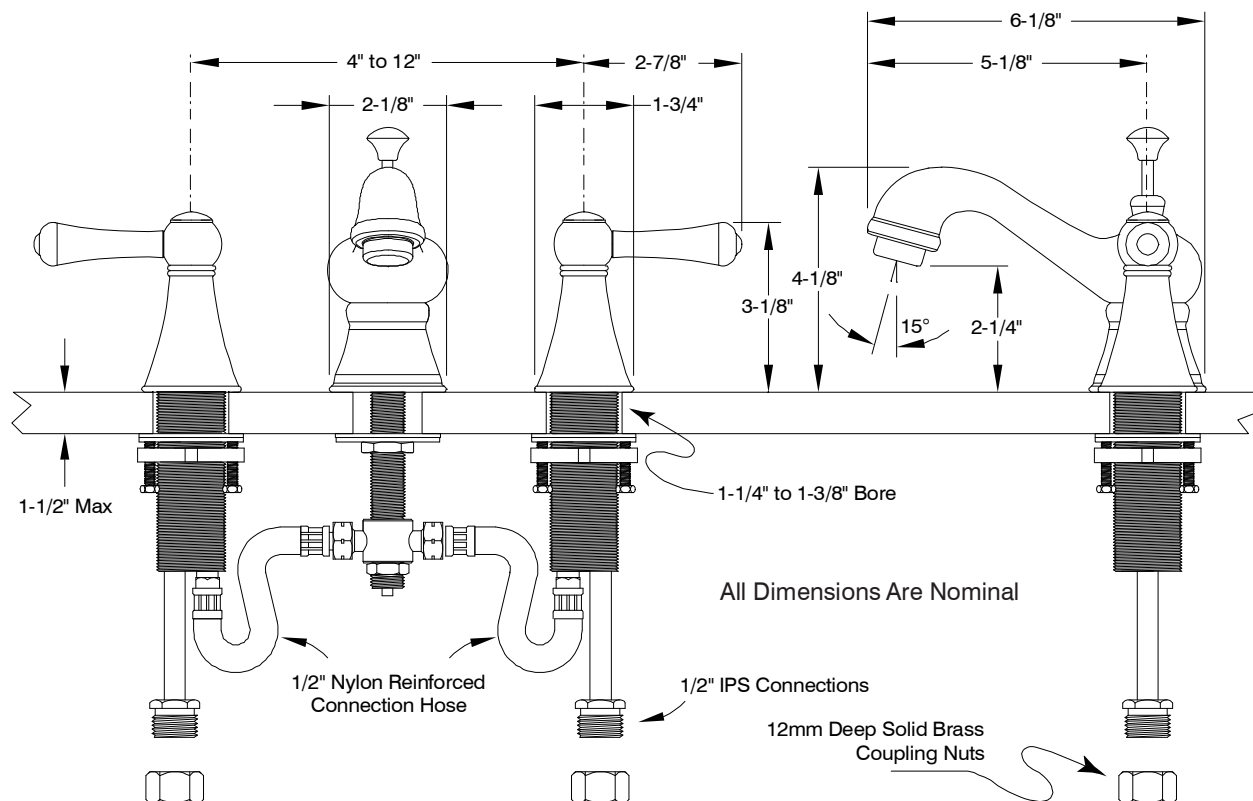

Description

- Distinctive twin lever handle antique style widespread lavatory faucet
- Trouble-free brass frame ceramic cartridge
- Suitable for 4" to 12" on-center 3 hole installations
- Heavy duty chrome plated finish
- All brass construction
- Includes all brass pop-up with color matched trim
- 1/2" IPS connections

- Limited Lifetime Warranty
Refer to Premier Faucet warranty program for further details and restrictions.

SONOMA™

Model 120146

Twin Lever Handle Widespread
Lavatory Faucet
Chrome Plated Finish
With Brass Pop-Up
1/2" IPS Connection