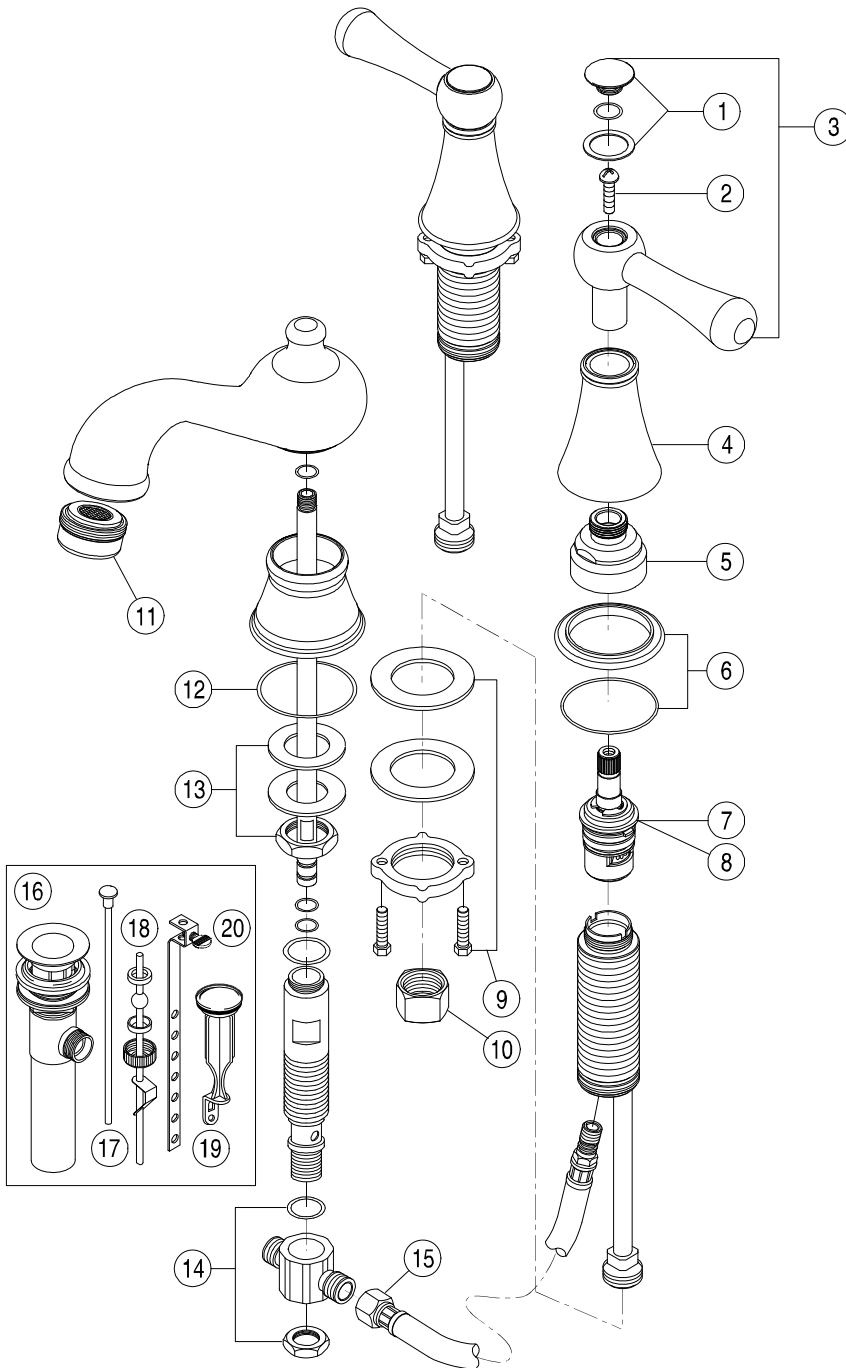

Model 120147

Twin Lever Handle Widespread Lavatory Faucet
Brushed Nickel Finish
With Brass Pop-Up
1/2" IPS Connection

SONOMA™

Model 120147

Refer to Premier Faucet Parts List Sheet for part numbers and ordering information.

For additional information contact Premier Faucet at 866-745-4010 or visit our website at www.premierfaucet.com

Model 120147

Twin Lever Handle Widespread Lavatory Faucet
Brushed Nickel Finish
With Brass Pop-Up
1/2" IPS Connection

SONOMA™

Refer to Premier Faucet Parts Schematic Sheet for parts diagram.

INDEX	DESCRIPTION	MATERIAL	QTY	PART NO
1	SCREW COVER ASSY H & C SET	BRASS	1	994242
2	HANDLE SCREW	BRASS	2	994146
3	HANDLE ASSEMBLY	BRASS	2	994152
4	CANOPY	BRASS	2	994336
5	CANOPY	BRASS	2	994338
6	TRIM RING SET	BRASS	2	994459
7	CARTRIDGE - HOT	CERAMIC	1	994646
8	CARTRIDGE - COLD	CERAMIC	1	994647
9	INSTALLATION KIT	BRASS	2	994263
10	COUPLING NUT	BRASS	2	133838
11	AERATOR	BRASS	1	994102
12	O-RING	RUBBER	1	
13	INSTALLATION KIT	BRASS	1	994271
14	TEE CONNECTOR ASSY	BRASS	1	994589
15	HOSE	PLASTIC	2	994560
16	POP-UP ASSEMBLY	BRASS	1	124011
17	LIFT ROD	METAL	1	994604
18	BALL ROD ASSY	METAL/PLASTIC	1	133833
19	STOPPER	PLASTIC	1	994612
20	LIFT STRAP	METAL	1	133833