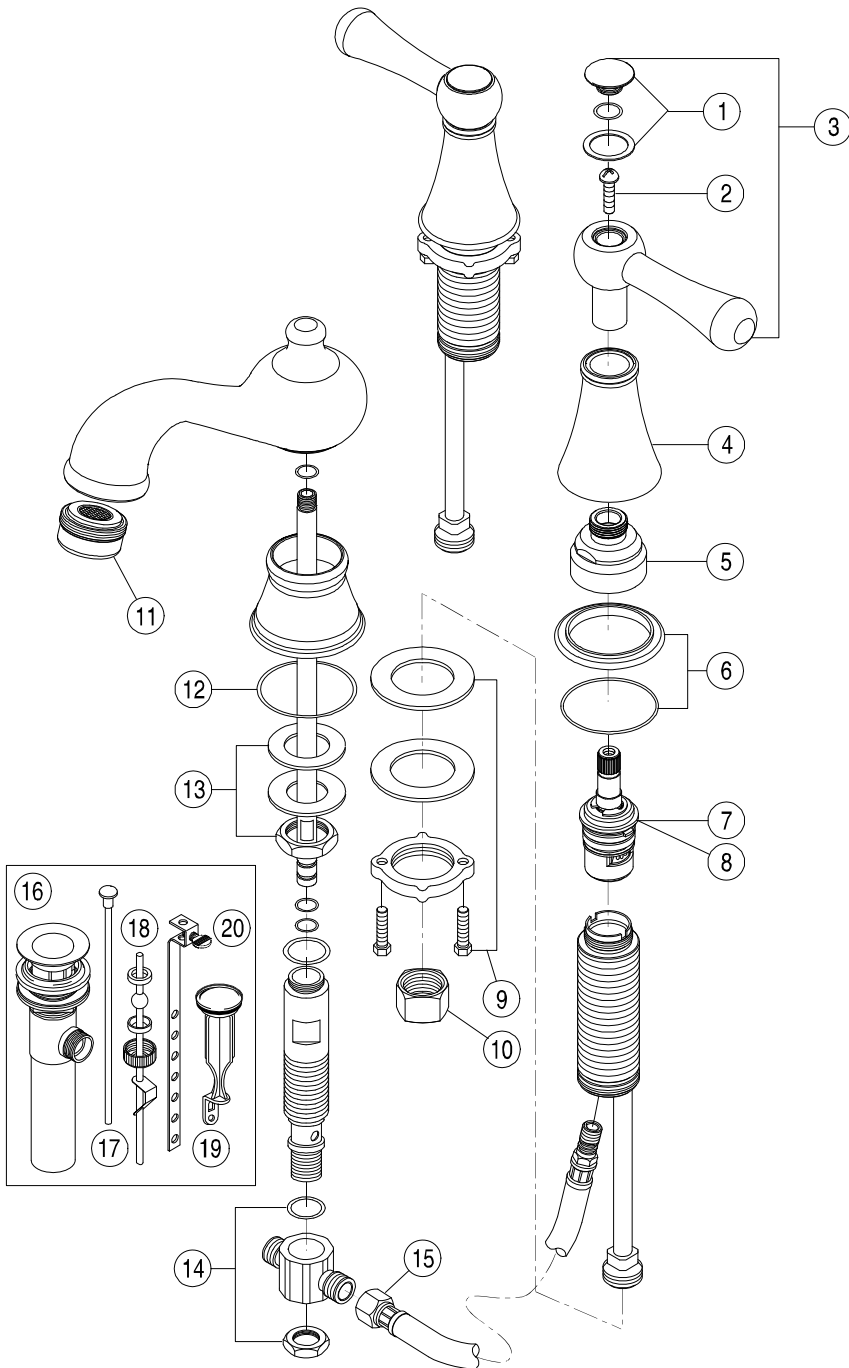

Model 120148

Twin Lever Handle Widespread Lavatory Faucet
Oil Rubbed Bronze Finish
With Brass Pop-Up
1/2" IPS Connection

SONOMA™

Model 120148

Refer to Premier Faucet Parts List Sheet for part numbers and ordering information.

For additional information contact Premier Faucet at 866-745-4010 or visit our website at www.premierfaucet.com

**Model 120148**

Twin Lever Handle Widespread Lavatory Faucet
 Oil Rubbed Bronze Finish
 With Brass Pop-Up
 1/2" IPS Connection

SONOMA™

Model 120148

Refer to Premier Faucet Parts Schematic Sheet for parts diagram.

INDEX	DESCRIPTION	MATERIAL	QTY	PART NO
1	SCREW COVER ASSY H & C SET	BRASS	1	994241
2	HANDLE SCREW	BRASS	2	994146
3	HANDLE ASSEMBLY	BRASS	2	994153
4	CANOPY	BRASS	2	994337
5	CANOPY	BRASS	2	994338
6	TRIM RING SET	BRASS	2	994460
7	CARTRIDGE - HOT	CERAMIC	1	994646
8	CARTRIDGE - COLD	CERAMIC	1	994647
9	INSTALLATION KIT	BRASS	2	994263
10	COUPLING NUT	BRASS	2	133838
11	AERATOR	BRASS	1	994103
12	O-RING	RUBBER	1	
13	INSTALLATION KIT	BRASS	1	994271
14	TEE CONNECTOR ASSY	BRASS	1	994589
15	HOSE	PLASTIC	2	994560
16	POP-UP ASSEMBLY	BRASS	1	124012
17	LIFT ROD	METAL	1	994605
18	BALL ROD ASSY	METAL/PLASTIC	1	133833
19	STOPPER	PLASTIC	1	994613
20	LIFT STRAP	METAL	1	133833