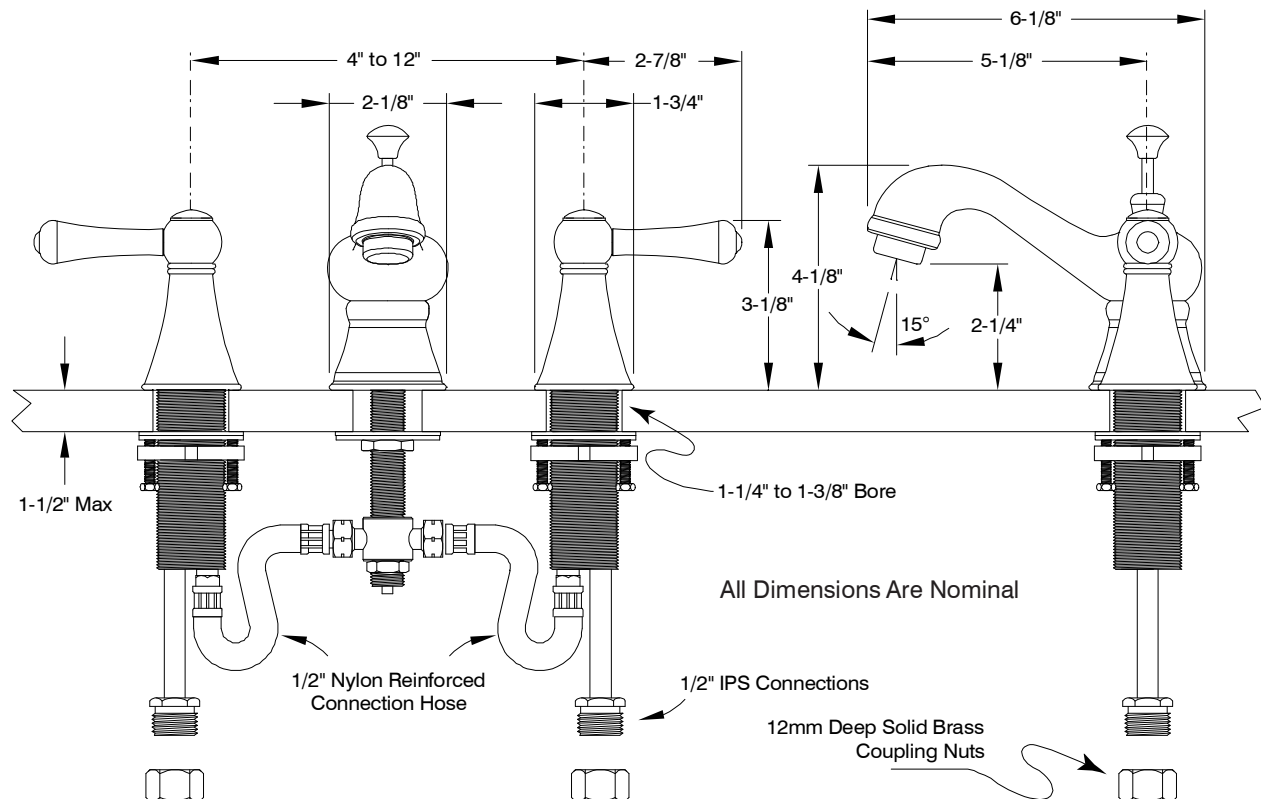

CERAMIC LAVATORY FAUCET SPECIFICATIONS

Description

- Distinctive twin lever handle antique style widespread lavatory faucet
- Trouble-free brass frame ceramic cartridge
- Suitable for 4" to 12" on-center 3 hole installations
- Oil rubbed bronze finish
- All brass construction
- Includes all brass pop-up with color matched trim
- 1/2" IPS connections

- Limited Lifetime Warranty
Refer to Premier Faucet warranty program for further details and restrictions.

SONOMA™

Model 120148

Twin Lever Handle Widespread
Lavatory Faucet
Oil Rubbed Bronze Finish
With Brass Pop-Up
1/2" IPS Connection