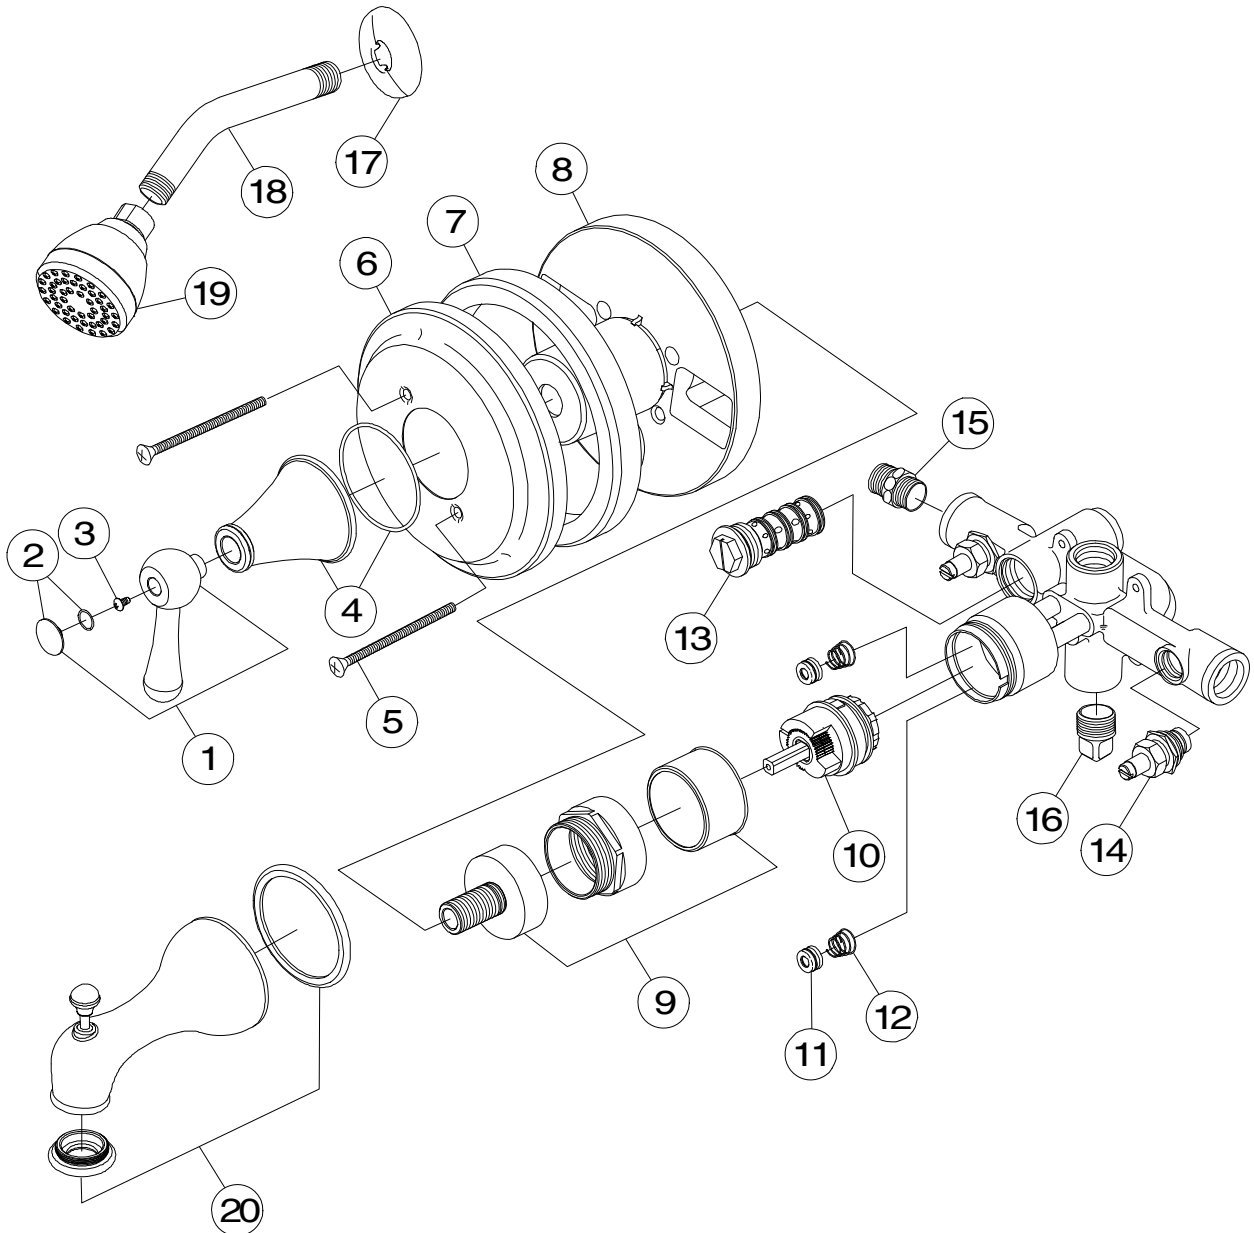

Model 120151

Single Lever Handle Tub & Shower Set
Pressure Balancing
Oil Rubbed Bronze Finish
1/2" IPS Connection

SONOMA™

Model 120151

Refer to Premier Faucet Parts List Sheet for part numbers and ordering information.

Model 120151

Single Lever Handle Tub & Shower Set
Pressure Balancing
Oil Rubbed Bronze Finish
1/2" IPS Connection

SONOMA™

Refer to Premier Faucet Parts Schematic Sheet for parts diagram.

INDEX	DESCRIPTION	MATERIAL	QTY	PART NO
1	HANDLE ASSEMBLY	BRASS	1	994156
2	SCREW COVER KIT	BRASS	1	994250
3	HANDLE SCREW	STAINLESS STEEL	1	994146
4	CANOPY KIT	BRASS	1	994345
5	PLATE SCREW	BRASS	2	994444
6	ESCUTCHEON	BRASS	1	994422
7	GASKET	RUBBER	1	994525
8	ROUGH-IN PLATE	PLASTIC	1	994580
9	SPINDLE & BARREL ASSY	BRASS	1	994447
10	CARTRIDGE	PLASTIC	1	994112
11	SEAT WASHER	RUBBER	2	133398
12	SPRING	STAINLESS STEEL	2	133400
13	BALANCER ASSEMBLY	STAINLESS STEEL	1	133139
14	INTEGRAL STOP	BRASS	2	994554
15	SWEAT ADAPTER	BRASS	4	994587
16	IPS PLUG	BRASS	1	109-8
17	ESCUTCHEON	STAINLESS STEEL	1	994415
18	SHOWER ARM	BRASS	1	994617
19	SHOWER HEAD	PLASTIC	1	994619
20	TUB SPOUT ASSEMBLY	METAL	1	994310