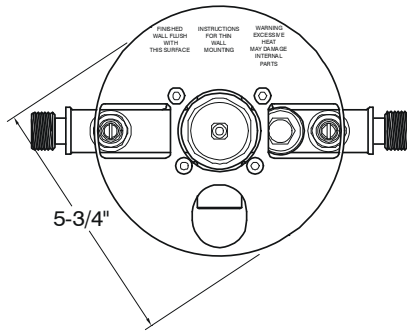

### Description

- Single lever handle antique style tub & shower set
- Trouble-free washerless cartridge, reversible for back-to-back installations
- P- Type pressure balancing mechanism with integral check-stops
- Oil rubbed bronze finish
- All brass construction
- 1/2" MIP/sweat inlets with 1/2" FIP outlets
- Includes color matched tub spout with 1/2" CTS slip fit connection
- Includes plastic rough-in plate

### Performance

- Designed to provide 2.5 GPM at 80 PSI shower head performance
- Designed to provide 2.4 GPM at 20 PSI tub filler performance

## Model 120151

Single Lever Handle Tub & Shower Set  
Oil Rubbed Bronze Finish  
Pressure Balancing  
1/2" IPS Connection

All Dimensions Are Nominal