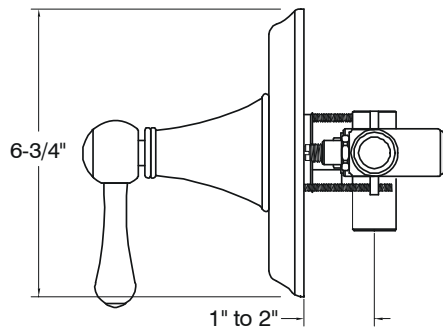

### Description

- Single lever handle antique style tub & shower set
- Trouble-free washerless cartridge, reversible for back-to-back installations
- P- Type pressure balancing mechanism with integral check-stops
- Oil rubbed bronze finish
- All brass construction
- 1/2" MIP/sweat inlets with 1/2" FIP outlets
- Includes color matched tub spout with 1/2" CTS slip fit connection
- Includes plastic rough-in plate

## Model 120151

Single Lever Handle Tub & Shower Set  
Oil Rubbed Bronze Finish  
Pressure Balancing  
1/2" IPS Connection

All Dimensions Are Nominal