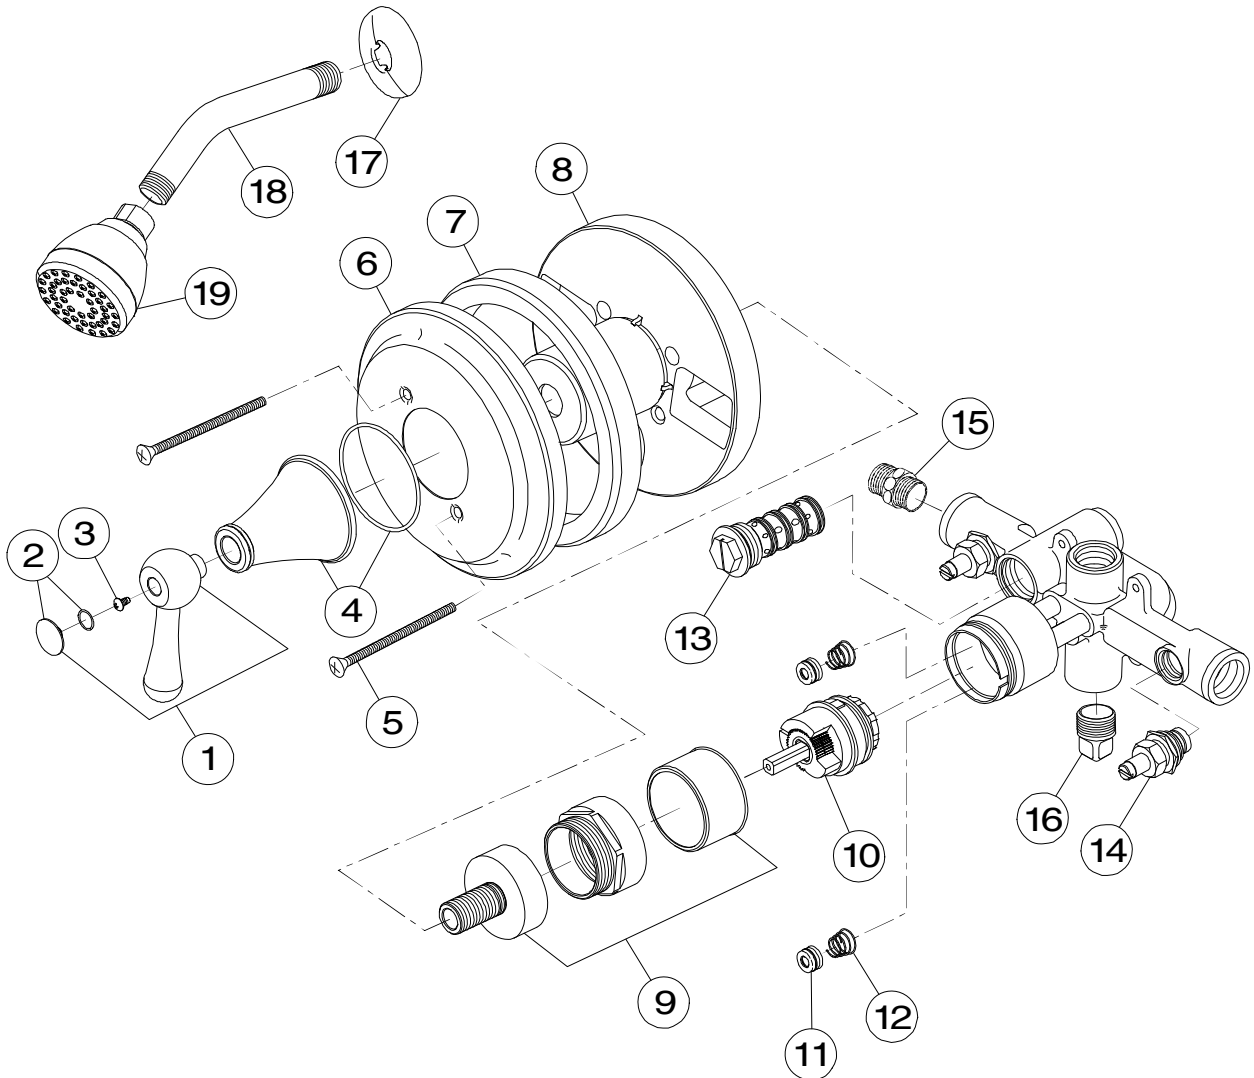

# Model 120154

Single Lever Handle Shower Only Set  
Pressure Balancing  
Oil Rubbed Bronze Finish  
1/2" IPS Connection

# SONOMA™

Model 120154

**Refer to Premier Faucet Parts List Sheet for part numbers and ordering information.**

### Model 120154

Single Lever Handle Shower Only Set  
Pressure Balancing  
Oil Rubbed Bronze Finish  
1/2" IPS Connection

# SONOMA™

*Refer to Premier Faucet Parts Schematic Sheet for parts diagram.*

INDEX	DESCRIPTION	MATERIAL	QTY	PART NO
1	HANDLE ASSEMBLY	BRASS	1	994156
2	SCREW COVER KIT	BRASS	1	994250
3	HANDLE SCREW	STAINLESS STEEL	1	994146
4	CANOPY KIT	BRASS	1	994345
5	PLATE SCREW	BRASS	2	994444
6	ESCUTCHEON	BRASS	1	994422
7	GASKET	RUBBER	1	994525
8	ROUGH-IN PLATE	PLASTIC	1	994580
9	SPINDLE & BARREL ASSY	BRASS	1	994447
10	CARTRIDGE	PLASTIC	1	994112
11	SEAT WASHER	RUBBER	2	133398
12	SPRING	STAINLESS STEEL	2	133400
13	BALANCER ASSEMBLY	STAINLESS STEEL	1	133139
14	INTEGRAL STOP	BRASS	2	994554
15	SWEAT ADAPTER	BRASS	4	994587
16	IPS PLUG	BRASS	1	109-8
17	ESCUTCHEON	STAINLESS STEEL	1	994415
18	SHOWER ARM	BRASS	1	994617
19	SHOWER HEAD	PLASTIC	1	994619