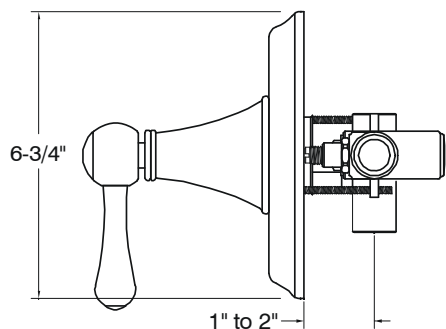

Description

- Single lever handle antique style shower only set
- Trouble-free washerless cartridge, reversible for back-to-back installations
- P- Type pressure balancing mechanism with integral check-stops
- Oil rubbed bronze finish
- All brass construction
- 1/2" MIP/sweat inlets with 1/2" FIP outlets
- Includes plastic rough-in plate

- Limited Lifetime Warranty
Refer to Premier Faucet warranty program for further details and restrictions.

SONOMA™

Model 120154

Single Lever Handle Shower Only Set
Oil Rubbed Bronze Finish
Pressure Balancing
1/2" IPS Connection

All Dimensions Are Nominal