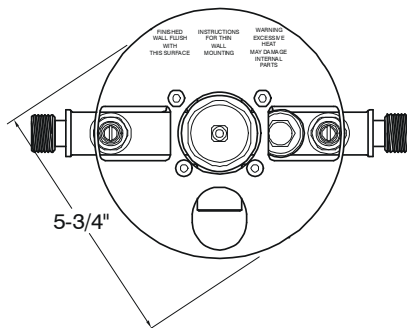

Description

- Single lever handle antique style shower only set
- Trouble-free washerless cartridge, reversible for back-to-back installations
- P- Type pressure balancing mechanism with integral check-stops
- Oil rubbed bronze finish
- All brass construction
- 1/2" MIP/sweat inlets with 1/2" FIP outlets
- Includes plastic rough-in plate

All Dimensions Are Nominal