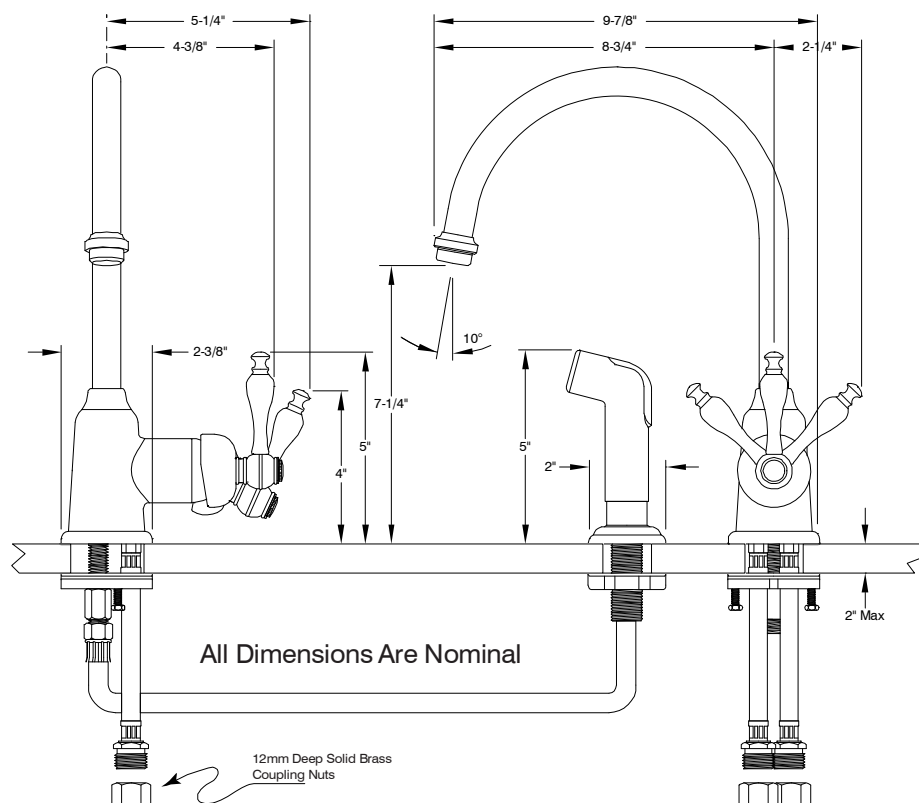

Description

- Single lever handle teapot style single hole mount kitchen faucet
- Trouble-free ceramic cartridge
- Single hole sink mounting only (two hole with sprayer)
- Oil rubbed bronze finish
- All brass construction
- Hi-arch swivel spout rotates 360°
- Includes optional white porcelain handle insert
- Includes color matched sprayer with 48" reinforced hose

- Limited Lifetime Warranty  
Refer to Premier Faucet warranty program for further details and restrictions.

Wellington™

Model 120157

Single Lever Handle Kitchen Faucet  
 Oil Rubbed Bronze Finish  
 Single Hole Mount With Spray  
 1/2" IPS Connection