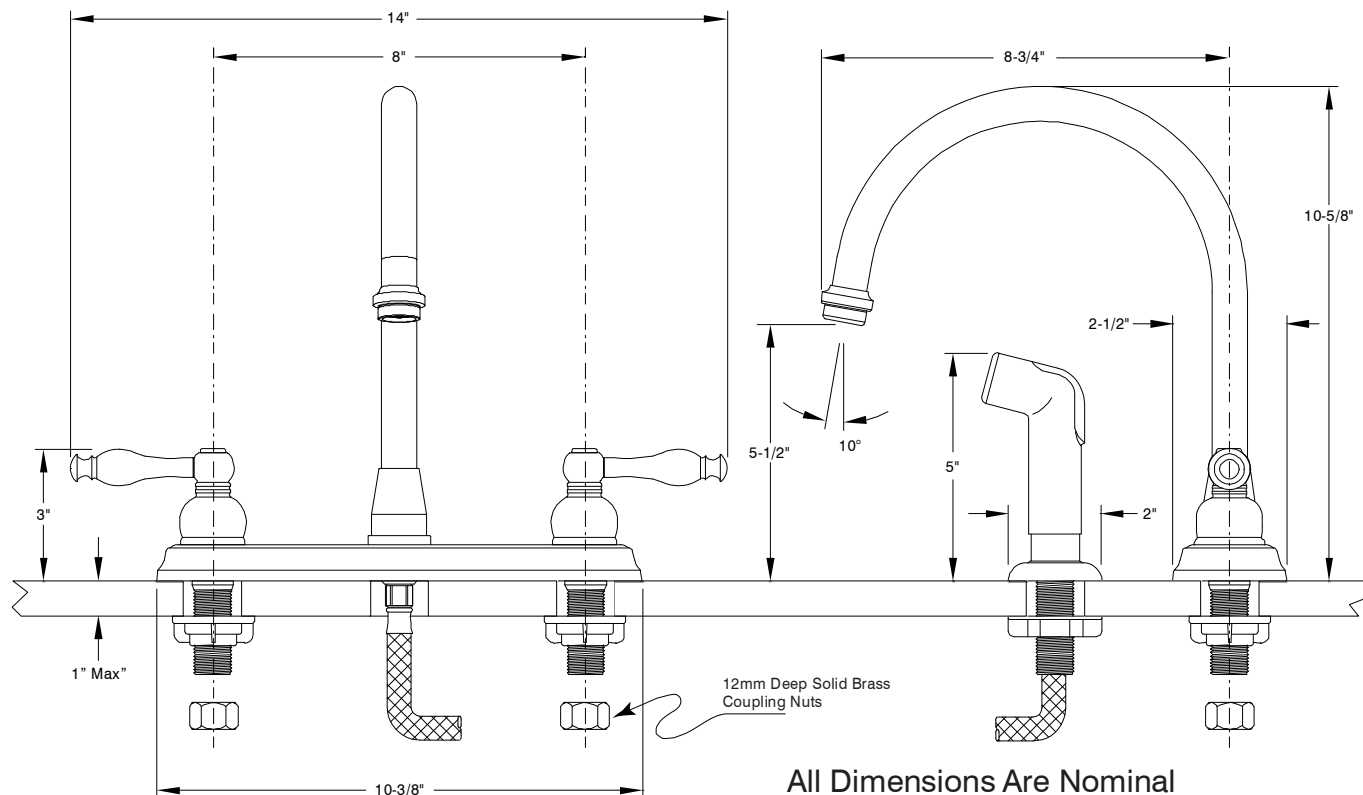

Description

- Twin lever handle teapot style hi-rise kitchen faucet
- Trouble-free brass frame ceramic cartridge
- 8" on-center 4 hole installation
- Oil rubbed bronze finish
- All brass construction
- Hi-arch swivel spout rotates 360°
- Includes optional white porcelain handle inserts
- Includes color matched sprayer with 48" reinforced hose

- Limited Lifetime Warranty
Refer to Premier Faucet warranty program for further details and restrictions.

Wellington™

Model 120164

Twin Lever Handle High-Rise Kitchen Faucet
 Oil Rubbed Bronze Finish
 With Spray
 1/2" IPS Connection