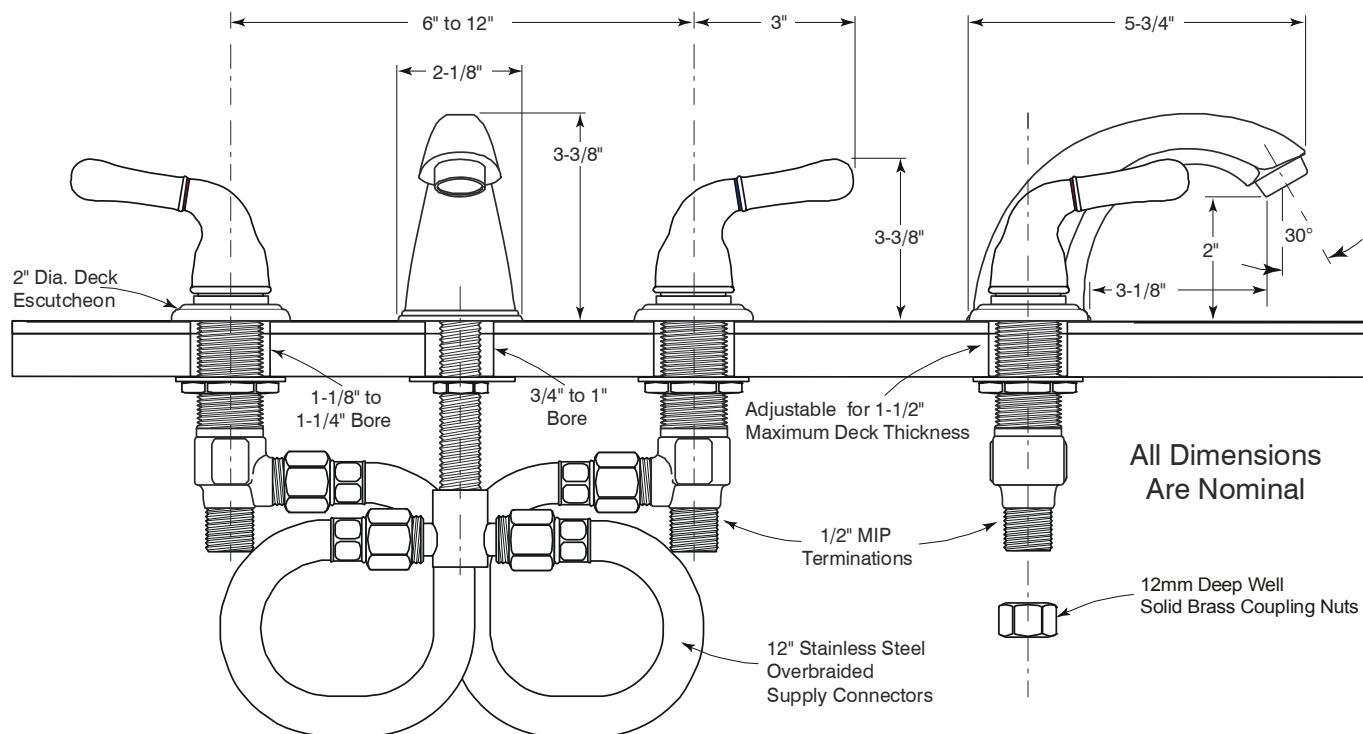

Description

- Twin lever handle euro style widespread lavatory faucet
- Trouble-free brass frame ceramic cartridge
- Suitable for 6" to 12" on-center, 3 hole installations
- Chrome plated finish with polished brass accents
- All brass construction
- Standard 1/2" IPS connections
- Includes all brass pop-up with color matched trim

Sanibel™

Model 120178

Twin Lever Handle Widespread Lavatory Faucet
 Chrome Plated Finish With Polished Brass Accents
 With Brass Pop-Up
 1/2" IPS Connection

For additional information contact Premier Faucet at 866-745-4010 or visit our website at www.premierfaucet.com