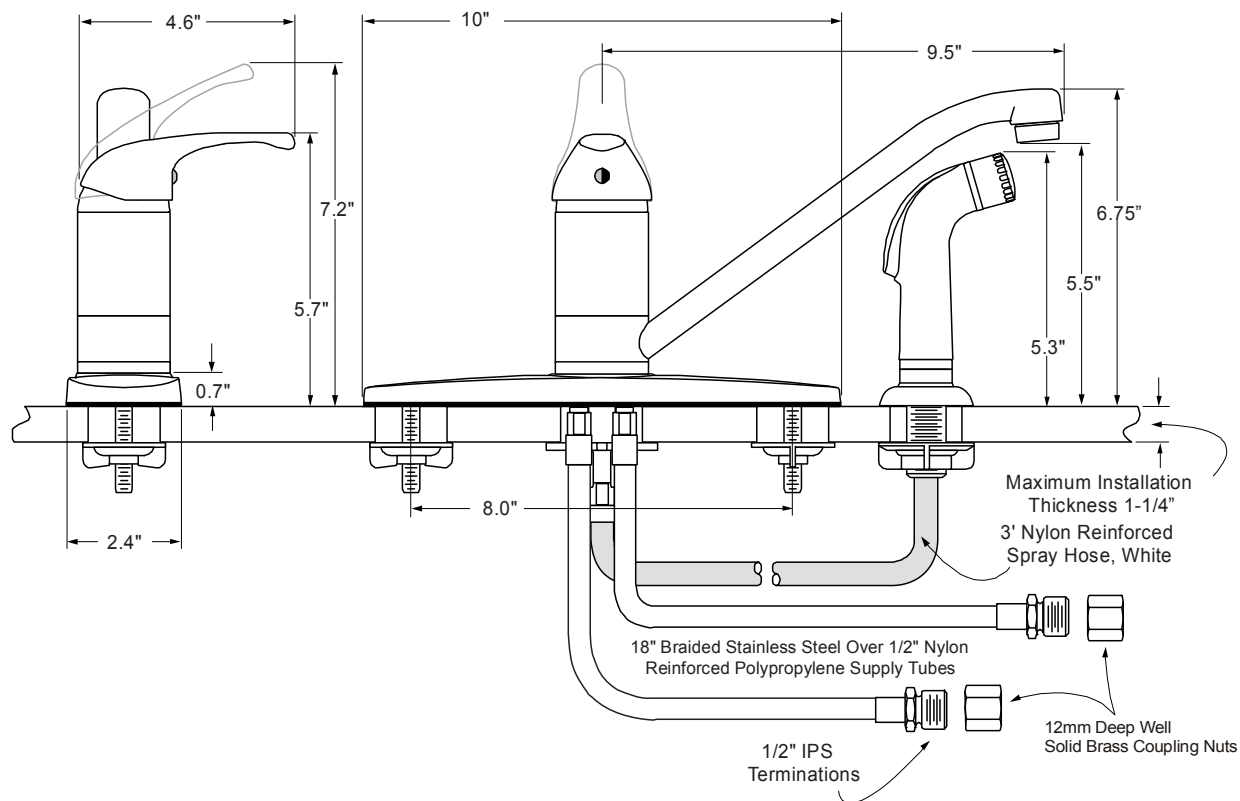

For additional information contact Premier Faucet at 866-745-4010 or visit our website at www.premierfaucet.com