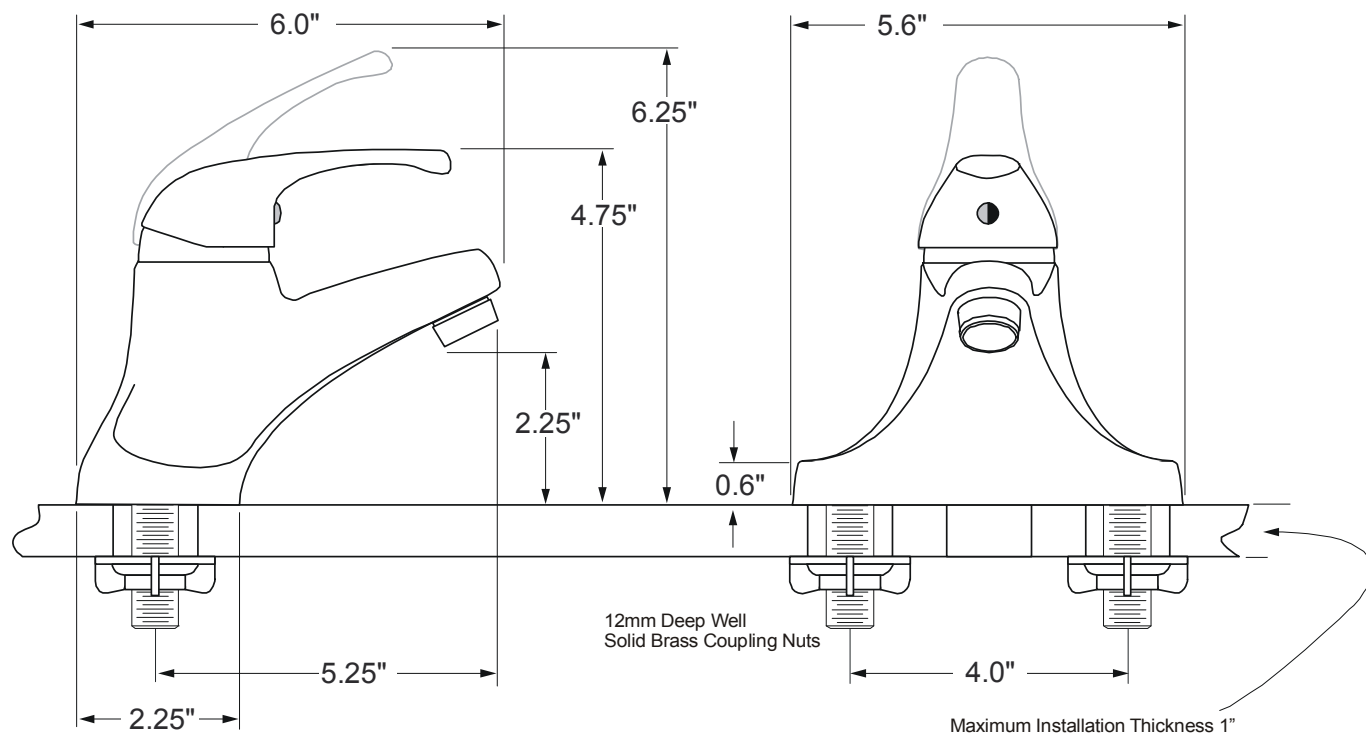

Description

- European style single lever handle lavatory faucet
- Trouble-free 40 mm ceramic cartridge
- 4" Center set, three hole installation
- Heavy pattern cast brass faucet body
- Brushed nickel finish
- Includes all brass pop-up with color matched trim
- 1/2" NPSM brass supply shanks with brass faucet coupling nuts

Performance

- Designed to provide 2.2 GPM at 60 PSI

Compliance

- Designed to comply with requirements of ASME A112.18.1
- Meets low lead requirements of NSF Standard- 61, Section- 9
- Meets low lead requirements of California Proposition- 65
- Complies with the requirements of the UPC (Uniform Plumbing Code)
- Complies with ADA (American With Disabilities Act)
- Meets or exceeds CSA B125

Westport™

Model 120194

Single Lever Handle Lavatory Faucet
 Brushed Nickel Finish
 With Brass Pop-Up
 1/2" IPS Connection

For additional information contact Premier Faucet at 866-745-4010 or visit our website at www.premierfaucet.com