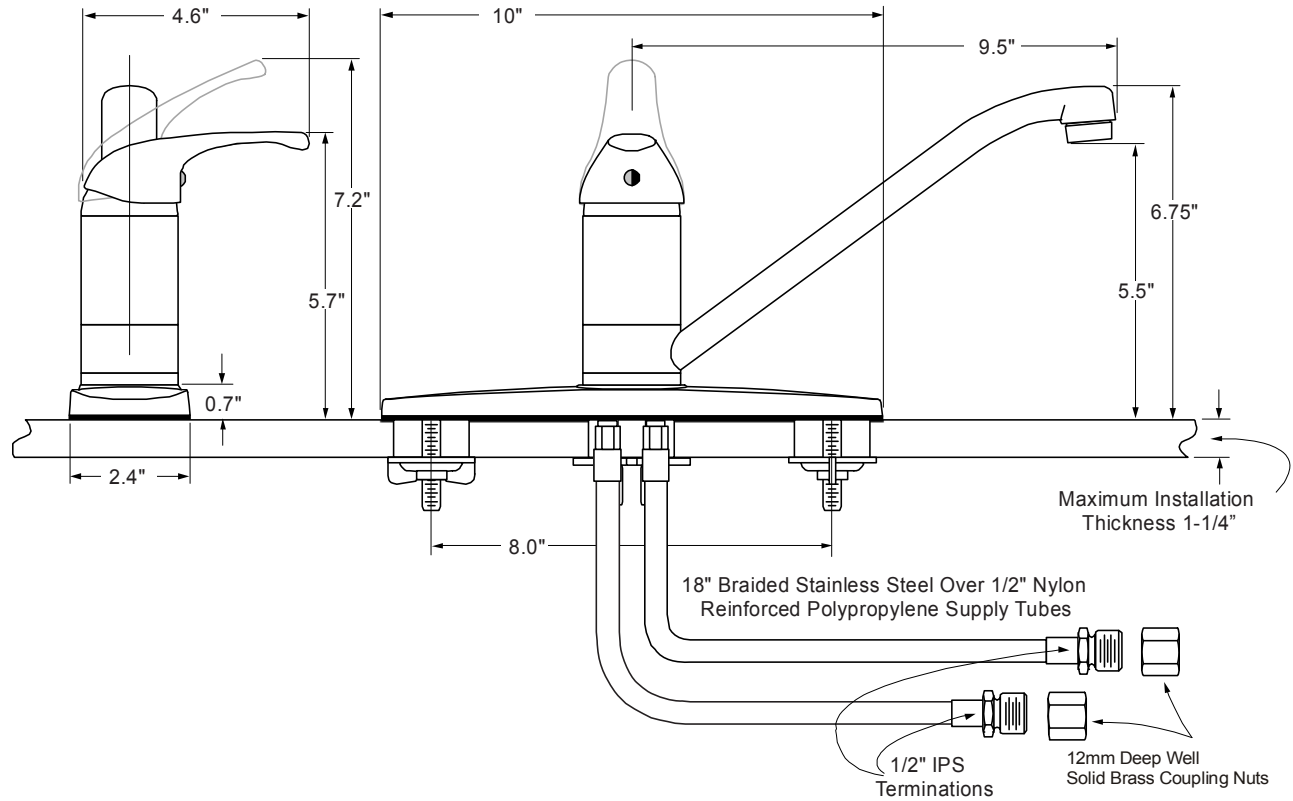

For additional information contact Premier Faucet at 866-745-4010 or visit our website at www.premierfaucet.com