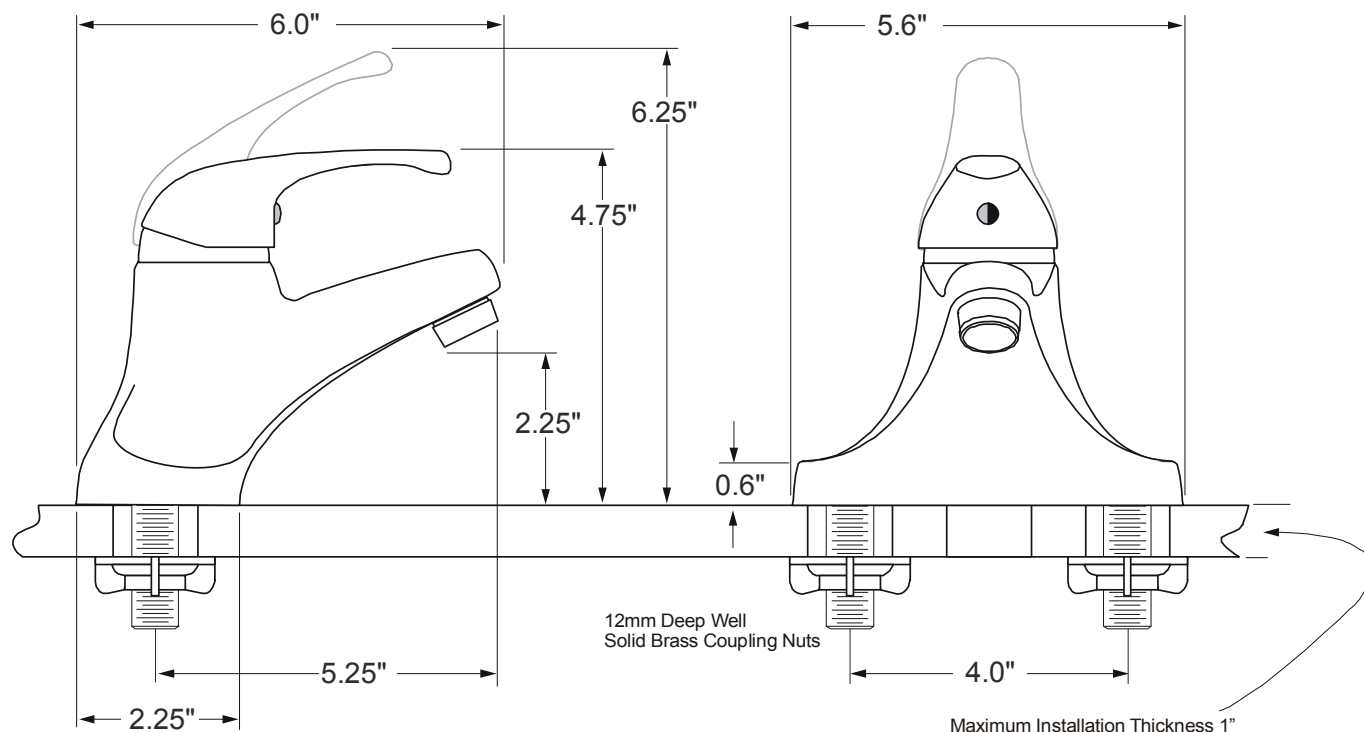

Description

- European style single lever handle lavatory faucet
- Trouble-free 40 mm ceramic cartridge
- 4" Center set, three hole installation
- Heavy pattern cast brass faucet body
- Heavy duty chrome plated finish
- 1/2" NPSM brass supply shanks with brass faucet coupling nuts

Performance

- Designed to provide 2.2 GPM at 60 PSI

Compliance

- Designed to comply with requirements of ASME A112.18.1
- Meets low lead requirements of NSF Standard- 61, Section- 9
- Meets low lead requirements of California Proposition- 65
- Complies with the requirements of the UPC (Uniform Plumbing Code)
- Complies with ADA (American With Disabilities Act)
- Meets or exceeds CSA B125

Westport™

Model 120606

Single Lever Handle Lavatory Faucet
Chrome Plated Finish
Less Pop-Up
1/2" IPS Connection

For additional information contact Premier Faucet at 866-745-4010 or visit our website at www.premierfaucet.com