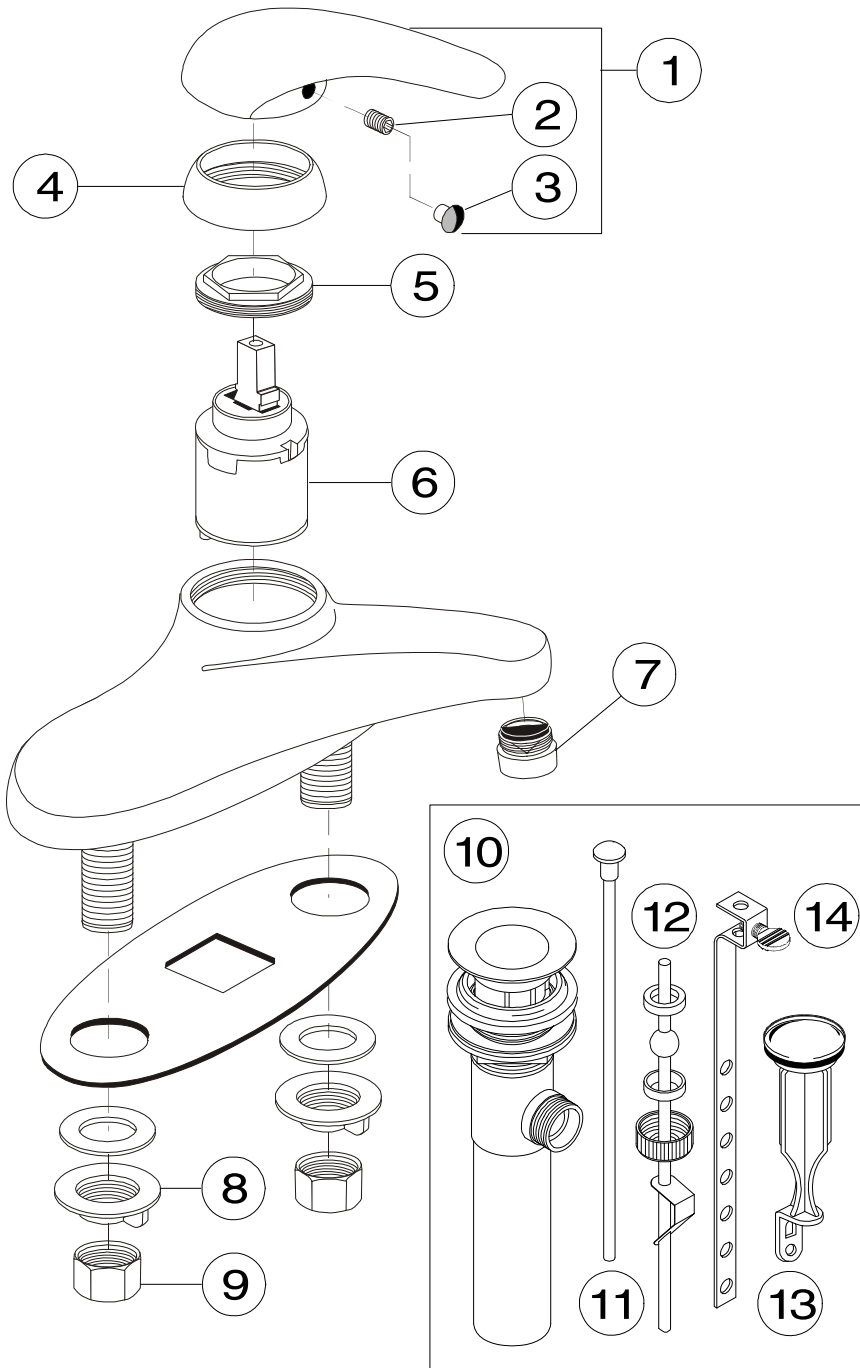

# Model 120607

Single Lever Handle Lavatory Faucet  
Chrome Plated Finish  
With Brass Pop-Up  
1/2" IPS Connection

# Westport™

Model 120607

Refer to Premier Faucet Parts List Sheet for part numbers and ordering information.

For additional information contact Premier Faucet at 866-745-4010 or visit our website at [www.premierfaucet.com](http://www.premierfaucet.com)

# Westport™

Model 120607

*Refer to Premier Faucet Parts Schematic Sheet for parts diagram.*

INDEX	DESCRIPTION	MATERIAL	QTY	PART NO
1	HANDLE ASSEMBLY	METAL	1	994169
2	HANDLE SCREW	STAINLESS STEEL	1	994197
3	INDEX PLUG	POM	1	994202
4	CAP	PLASTIC	1	994341
5	BONNET NUT	BRASS	1	994324
6	CARTRIDGE	CERAMIC	1	133503
7	AERATOR	BRASS	1	144205
8	LOCK NUT	PLASTIC	2	133836
9	COUPLING NUT	BRASS	2	133838
10	POP-UP ASSEMBLY	BRASS	1	124100
11	LIFT ROD	METAL	1	994599
12	BALL ROD ASSY	METAL/PLASTIC	1	133833
13	STOPPER	PLASTIC	1	015084
14	LIFT STRAP	METAL	1	133833