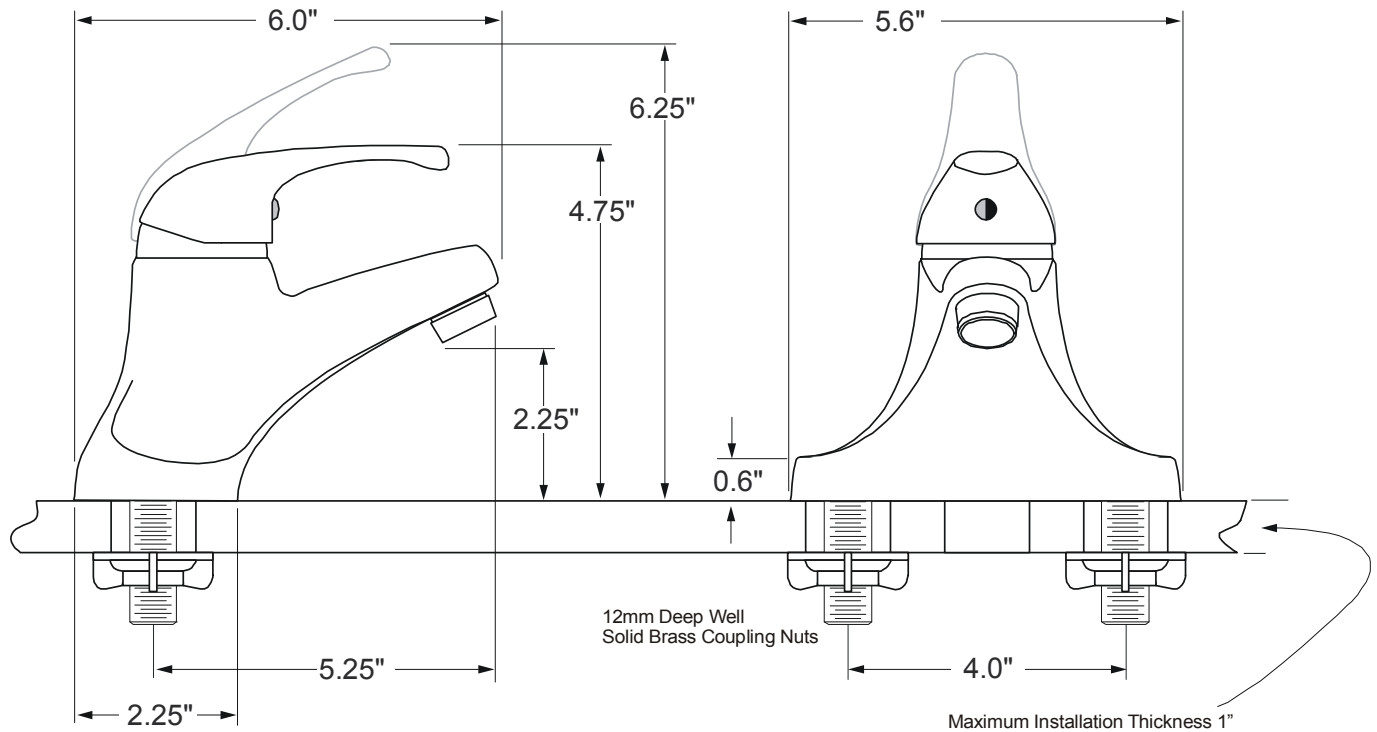

Description

- European style single lever handle lavatory faucet
- Trouble-free 40 mm ceramic cartridge
- 4" Center set, three hole installation
- Heavy pattern cast brass faucet body
- Heavy duty chrome plated finish
- Includes all brass pop-up with color matched trim
- 1/2" NPSM brass supply shanks with brass faucet coupling nuts

Performance

- Designed to provide 2.2 GPM at 60 PSI

Compliance

- Designed to comply with requirements of ASME A112.18.1
- Meets low lead requirements of NSF Standard- 61, Section- 9
- Meets low lead requirements of California Proposition- 65
- Complies with the requirements of the UPC (Uniform Plumbing Code)
- Complies with ADA (American With Disabilities Act)
- Meets or exceeds CSA B125

Westport™

Model 120607

Single Lever Handle Lavatory Faucet
 Chrome Plated Finish
 With Brass Pop-Up
 1/2" IPS Connection

For additional information contact Premier Faucet at 866-745-4010 or visit our website at www.premierfaucet.com