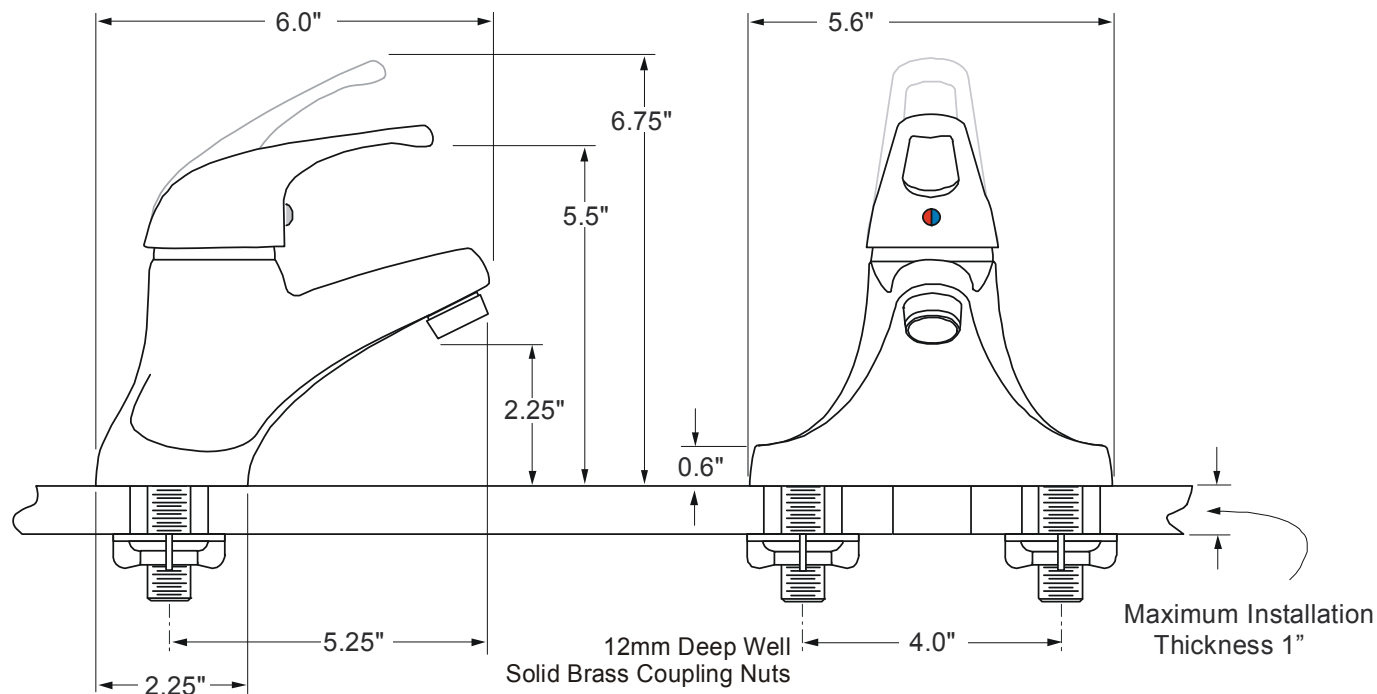

Description

- European style single loop handle lavatory faucet
- Trouble-free 40 mm ceramic cartridge
- 4" Center set, three hole installation
- Heavy pattern cast brass faucet body
- Heavy duty chrome plated finish
- Includes all brass pop-up with color matched trim
- 1/2" NPSM brass supply shanks with brass faucet coupling nuts

Performance

- Designed to provide 2.2 GPM at 60 PSI

Compliance

- Designed to comply with requirements of ASME A112.18.1
- Meets low lead requirements of NSF Standard- 61, Section- 9
- Meets low lead requirements of California Proposition- 65
- Complies with the requirements of the UPC (Uniform Plumbing Code)
- Complies with ADA (American With Disabilities Act)
- Meets or exceeds CSA B125

Westport™

Model 120611

Single Loop Handle Lavatory Faucet
Chrome Plated Finish
With Brass Pop-Up
1/2" IPS Connection

For additional information contact Premier Faucet at 866-745-4010 or visit our website at www.premierfaucet.com