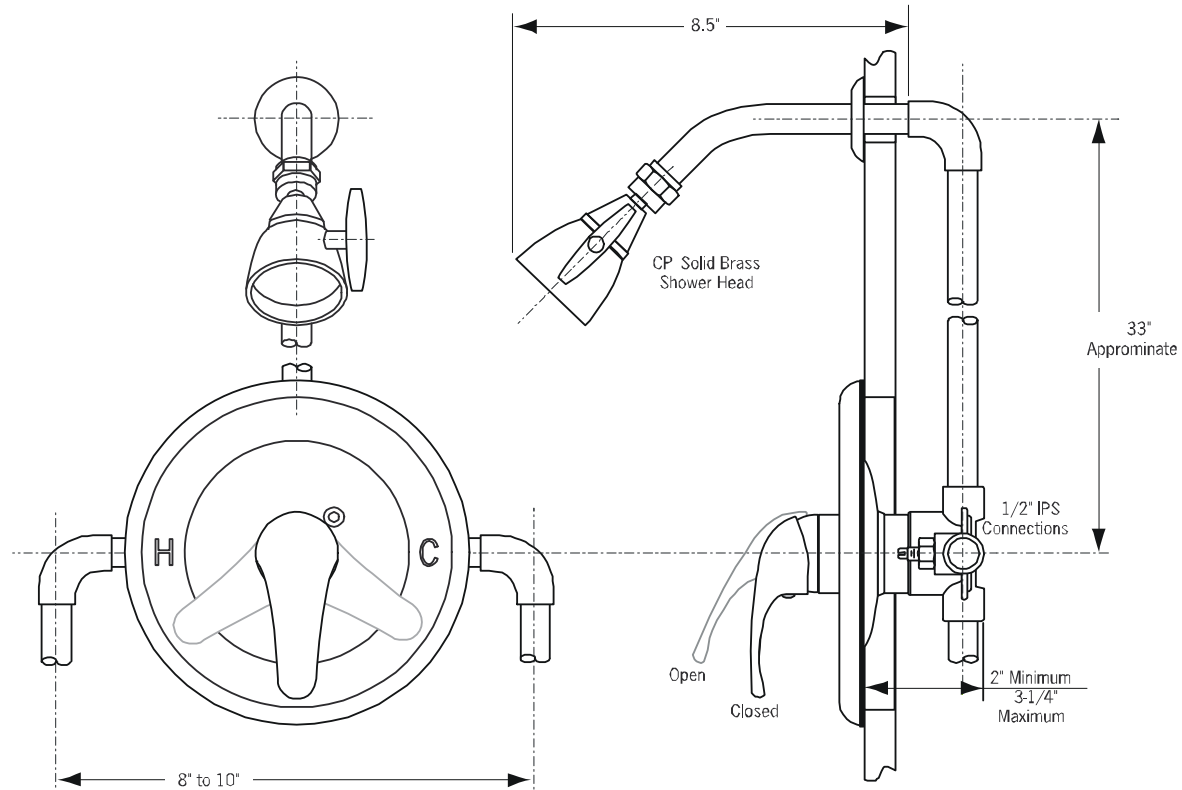

Description

- European style single lever shower only set
- Trouble-free metering type ceramic cartridge
- Twin integral, back-check stops for improved serviceability
- 40 mm P-Type pressure balancing mechanism
- Cast brass valve body
- Heavy duty chrome plated finish
- 1/2" FIP connections

Performance

- Designed to provide 2.5 GPM at 80 PSI shower head performance

Compliance

- Designed to comply with requirements of ASME A112.18.1
- Meets or exceeds ASSE 1016 performance standards
- Complies with ADA (American With Disabilities Act)
- Complies with the requirements of the UPC (Uniform Plumbing Code)
- Meets or exceeds CSA B125

Warranty

- Limited Lifetime Warranty
Refer to Premier Faucet warranty program for further details and restrictions.

Westport™

Model 120615

Single Lever Handle Shower Only Set
 Chrome Plated Finish
 Pressure Balancing
 1/2" IPS Connection