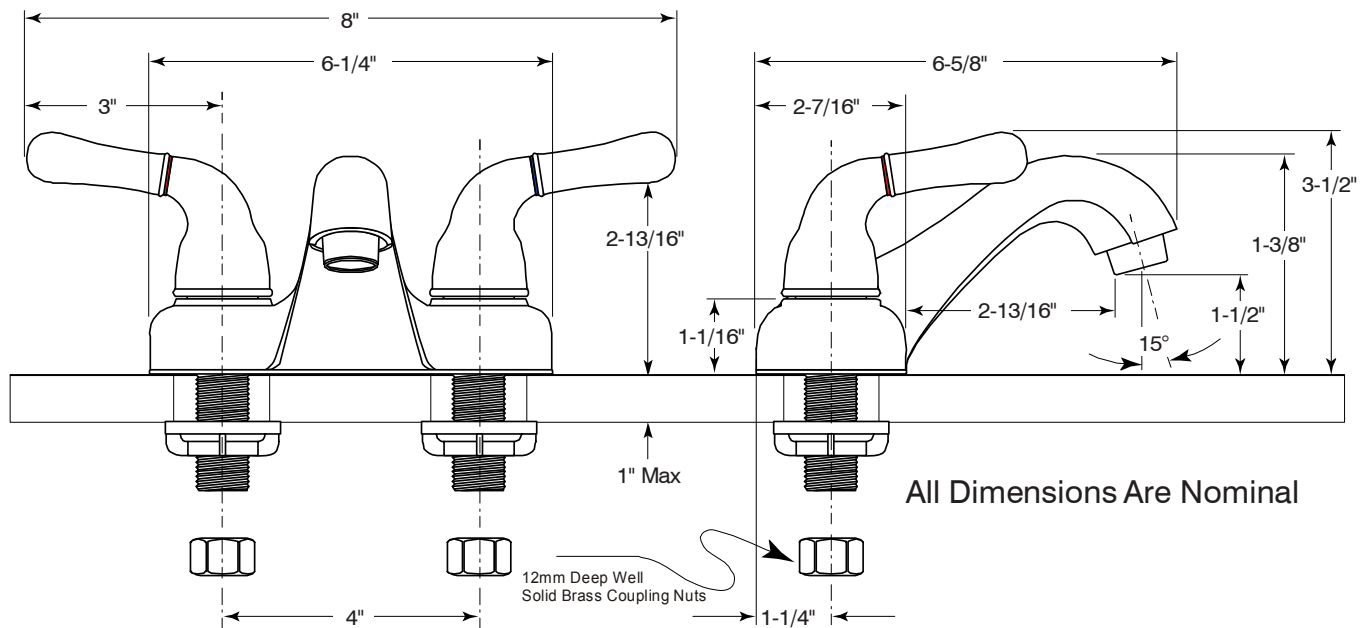

Description

- Distinctive twin lever handle antique style lavatory faucet
- Trouble-free brass frame ceramic cartridge
- Suitable for 4" center-set, 3 hole installations
- Heavy duty chrome plated finish with polished brass accents
- All brass waterway
- Includes all brass pop-up with color matched trim
- 1/2" IPS connections

Sanibel™

Model 120631

Twin Lever Handle Lavatory Faucet
 Chrome Plated Finish With Polished
 Brass Accents
 With Brass Pop-Up
 1/2" IPS Connection

For additional information contact Premier Faucet at 866-745-4010 or visit our website at www.premierfaucet.com