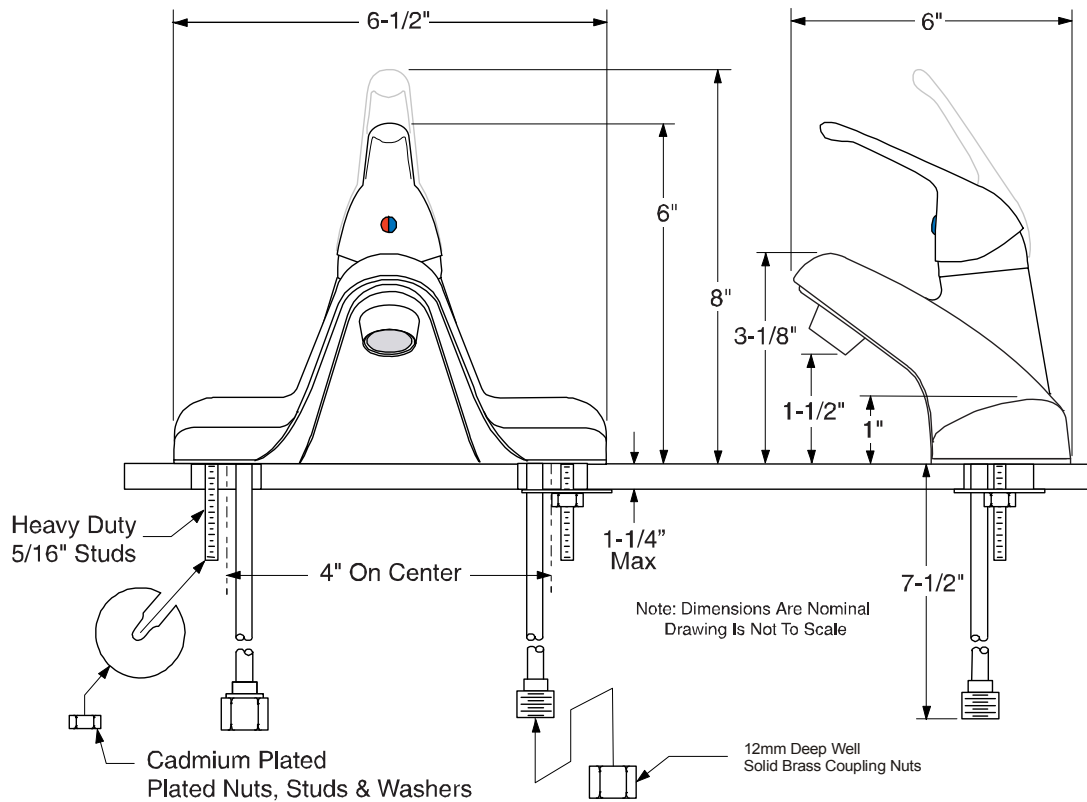

Description

- European styled lavatory faucet
- Single lever control trouble-free ceramic cartridge
- Chrome plated finish
- Machined brass valve body
- 4" center set
- Includes all brass pop-up with color matched trim
- 3/8" OD soft copper supply lines with 1/2" brass IPS connections

Performance

- Designed to provide 2.2 GPM at 60 PSI

Compliance

- Designed to comply with requirements of ASME A112.18.1
- Meets low lead requirements of NSF Standard- 61, Section- 9
- Meets low lead requirements of California Proposition- 65
- Complies with the requirements of the UPC (Uniform Plumbing Code)
- Complies with ADA (American With Disabilities Act)
- Meets or exceeds CSA B125

Bayview™

Model 120650

Single Lever Handle Lavatory Faucet
 Chrome Plated Finish
 With Brass Pop-Up
 1/2" IPS Connection

For additional information contact Premier Faucet at 866-745-4010 or visit our website at www.premierfaucet.com