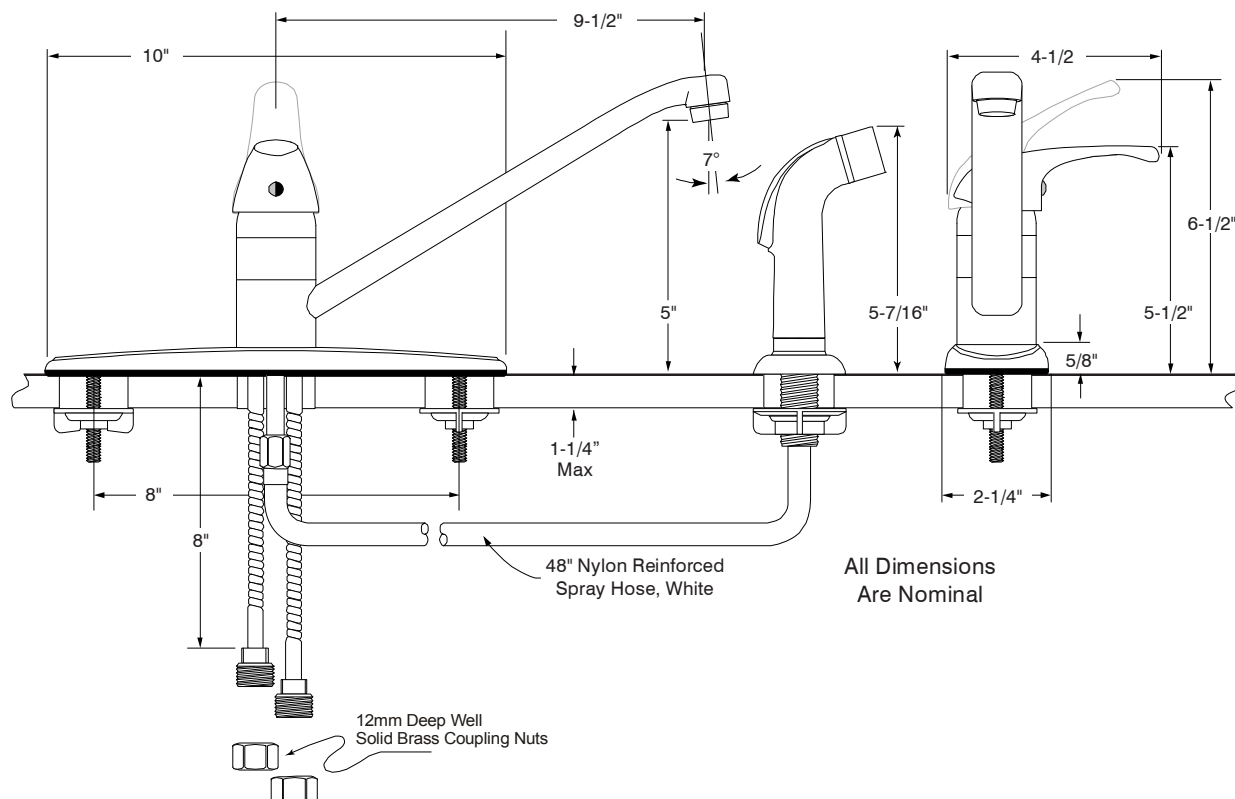

Description

- European styled kitchen faucet
- Single handle ceramic cartridge controls hot and cold water
- Machined brass valve body
- Includes color matched sprayer with 48" reinforced hose
- 3/8" OD corrugated copper supply lines with 1/2" brass IPS connections

Performance

- Designed to provide 2.2 GPM at 60 PSI

Compliance

- Designed to comply with requirements of ASME A112.18.1
- Meets low lead requirements of NSF Standard- 61, Section- 9
- Meets low lead requirements of California Proposition- 65
- Complies with the requirements of the UPC (Uniform Plumbing Code)
- Complies with ADA (American With Disabilities Act)
- Meets or exceeds CSA B125

Listings

- IAPMO (International Association of Plumbing & Mechanical Officials)
- cUPC (Uniform Plumbing Code & Canadian Uniform Plumbing Code)
- CSA (Canadian Standards Association)

Warranty

- Limited Lifetime Warranty
  Refer to Premier Faucet warranty program for further details and restrictions.

Bayview™

Model 120653

Single Lever Handle Kitchen Faucet
Chrome Plated Finish
With Spray
1/2" IPS Connection

For additional information contact Premier Faucet at 866-745-4010 or visit our website at www.premierfaucet.com