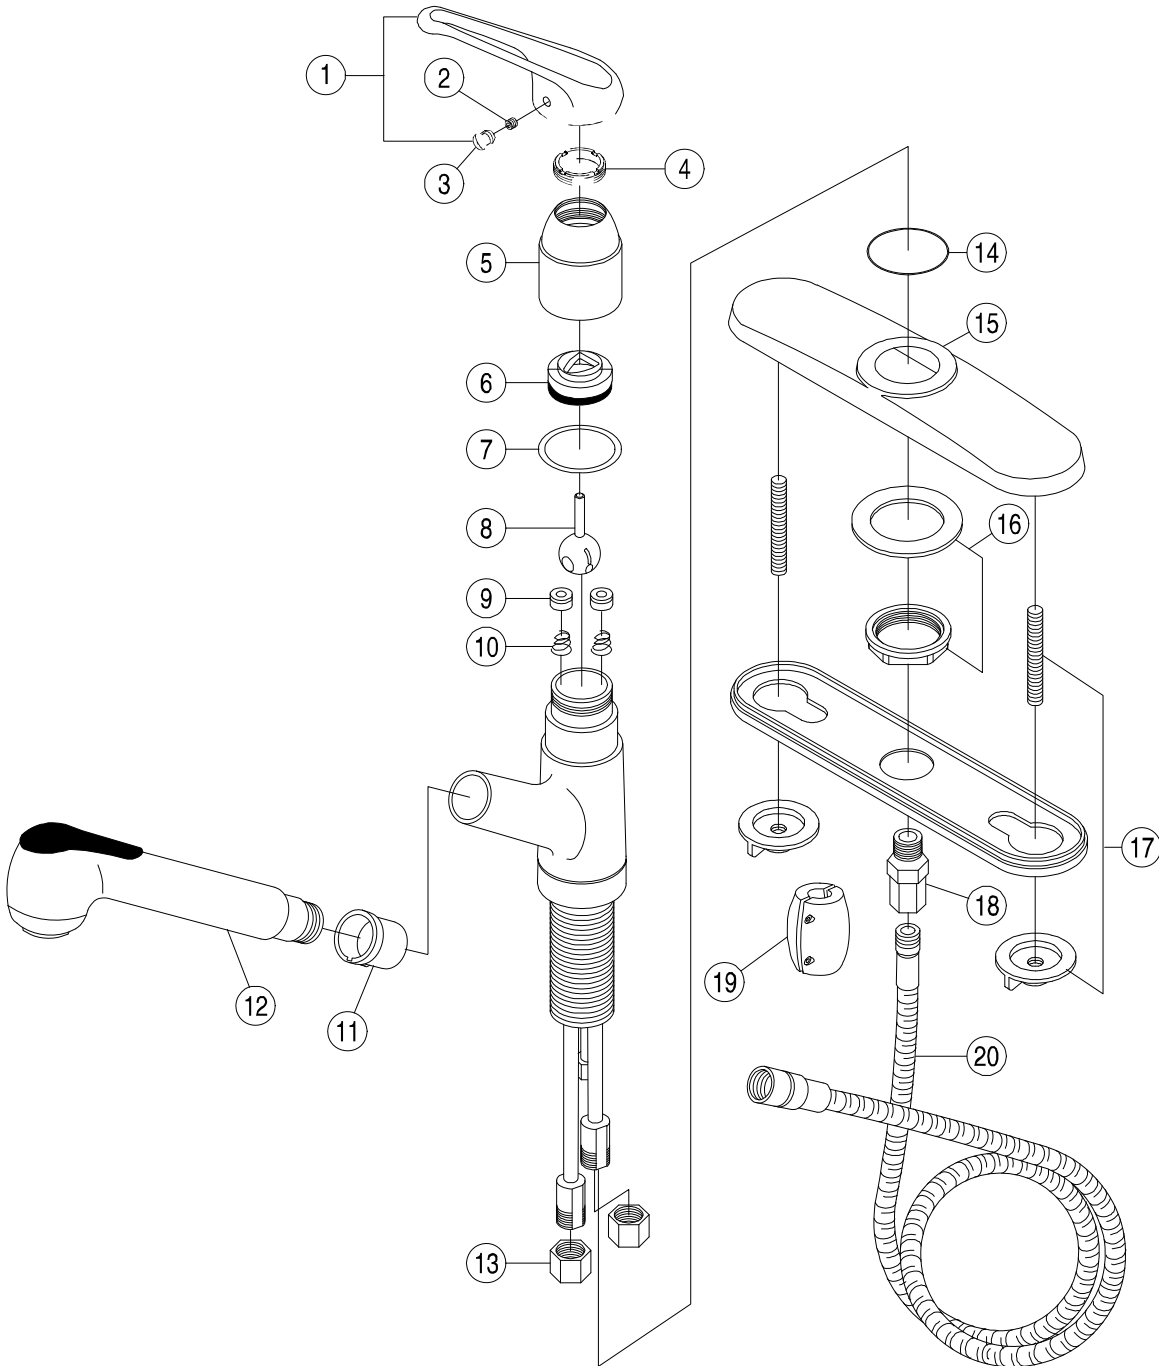

Model 560341

Single Handle Pull-Out Spray Kitchen Faucet
Brushed Nickel Finish
Color Matched Spray Head
1/2" IPS Connection

Bayview™

Model 560341

Refer to Premier Faucet Parts List Sheet for part numbers and ordering information.

For additional information contact Premier Faucet at 866-745-4010 or visit our website at www.premierfaucet.com